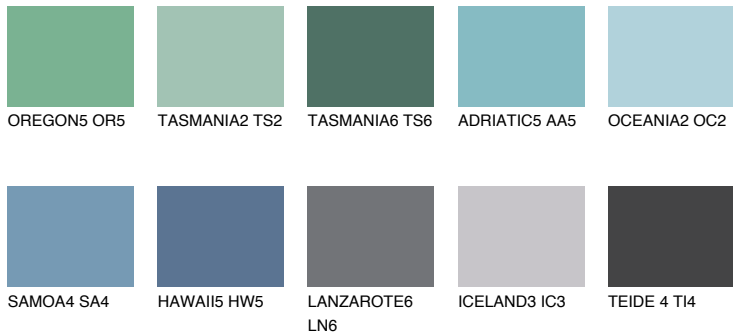

COLOUR DETAILS

POLYNESIA2 PS2

42% TSR 44%

Matching colours

COLOURS

INTENSE

For more information on plasters and paints, go to www.ceresit.lv

*The presented colours refer to plasters and paints offered by Ceresit. Due to the use of digital techniques, the presented colours might not represent the original ones, thus they cannot be considered as a reliable colour presentation. We recommend checking the authentic colour samples.