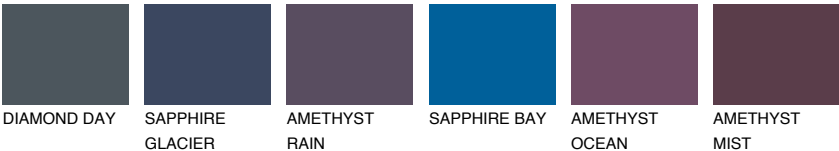

POLYNESIA2 PS2

42% TSR 44%

Matching colours

COLOURS

INTENSE

For more information on plasters and paints, go to www.ceresit.lv

*The presented colours refer to plasters and paints offered by Ceresit. Due to the use of digital techniques, the presented colours might not represent the original ones, thus they cannot be considered as a reliable colour presentation. We recommend checking the authentic colour samples.