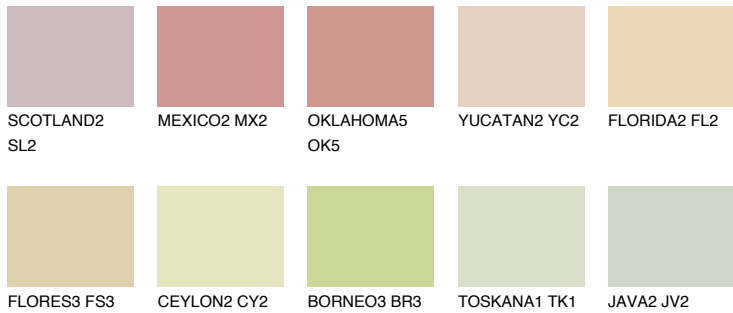

COLOUR DETAILS

SAVANNE2 SV2

70% TSR 66%

Matching colours

COLOURS

INTENSE

For more information on plasters and paints, go to www.ceresit.lv

*The presented colours refer to plasters and paints offered by Ceresit. Due to the use of digital techniques, the presented colours might not represent the original ones, thus they cannot be considered as a reliable colour presentation. We recommend checking the authentic colour samples.