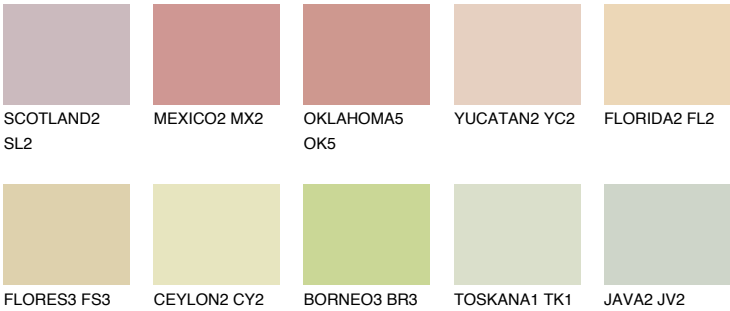

SAVANNE2 SV2

70% **TSR** 66%

Matching colours

COLOURS

INTENSE

For more information on plasters and paints, go to www.ceresit.lv

*The presented colours refer to plasters and paints offered by Ceresit. Due to the use of digital techniques, the presented colours might not represent the original ones, thus they cannot be considered as a reliable colour presentation. We recommend checking the authentic colour samples.