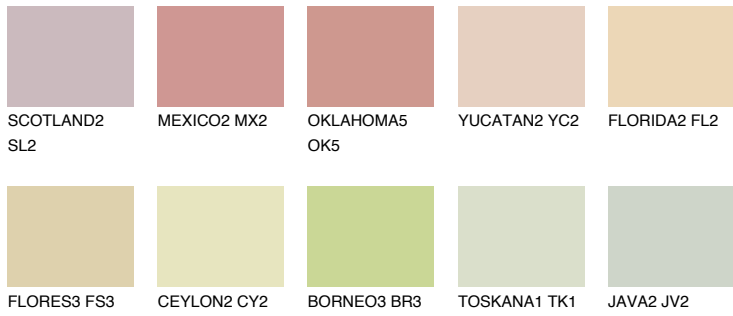

COLOUR DETAILS

SAVANNE2 SV2

70% TSR 66%

Matching colours

COLOURS

INTENSE

For more information on plasters and paints, go to www.ceresit.lv

*The presented colours refer to plasters and paints offered by Ceresit. Due to the use of digital techniques, the presented colours might not represent the original ones, thus they cannot be considered as a reliable colour presentation. We recommend checking the authentic colour samples.