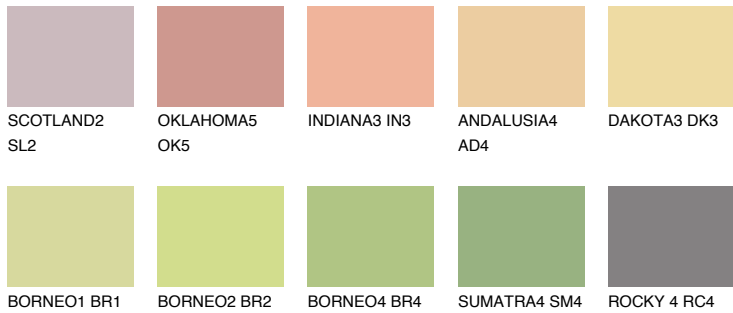

COLOUR DETAILS

SAVANNE3 SV3

64% TSR 64%

Matching colours

COLOURS

INTENSE

For more information on plasters and paints, go to www.ceresit.lv

*The presented colours refer to plasters and paints offered by Ceresit. Due to the use of digital techniques, the presented colours might not represent the original ones, thus they cannot be considered as a reliable colour presentation. We recommend checking the authentic colour samples.