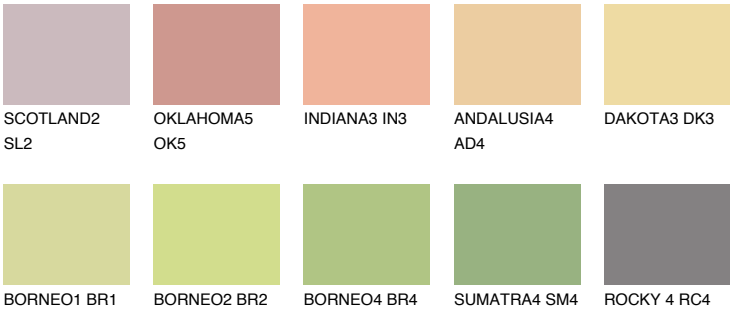

COLOUR DETAILS

SAVANNE3 SV3

64% TSR 64%

Matching colours

COLOURS

INTENSE

For more information on plasters and paints, go to www.ceresit.lv

*The presented colours refer to plasters and paints offered by Ceresit. Due to the use of digital techniques, the presented colours might not represent the original ones, thus they cannot be considered as a reliable colour presentation. We recommend checking the authentic colour samples.