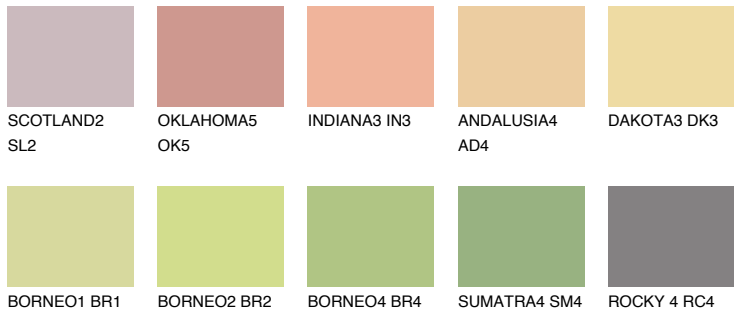

# COLOUR DETAILS

## SAVANNE3 SV3

64% TSR 64%

### Matching colours

#### COLOURS