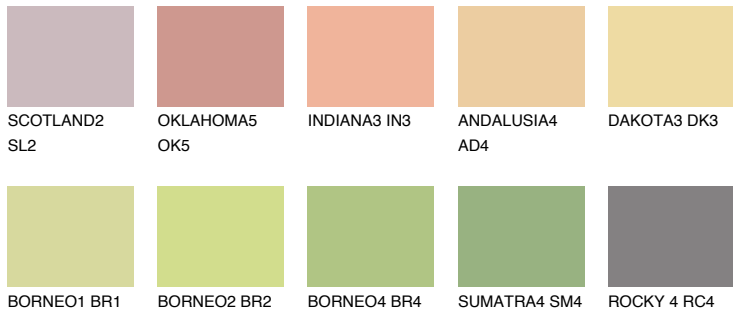

# COLOUR DETAILS

## SAVANNE3 SV3

64% TSR 64%

### Matching colours

#### COLOURS