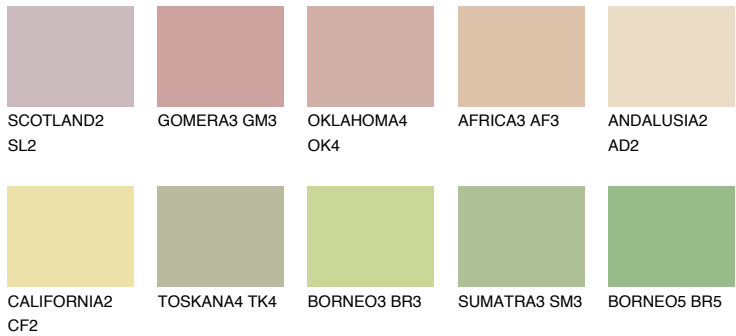

COLOUR DETAILS

SAVANNE4 SV4

57% TSR 52%

Matching colours

COLOURS

INTENSE

For more information on plasters and paints, go to www.ceresit.lv

*The presented colours refer to plasters and paints offered by Ceresit. Due to the use of digital techniques, the presented colours might not represent the original ones, thus they cannot be considered as a reliable colour presentation. We recommend checking the authentic colour samples.