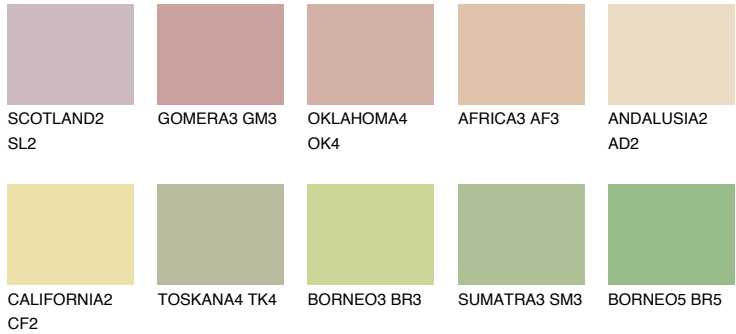

COLOUR DETAILS

SAVANNE4 SV4

57% TSR 52%

Matching colours

COLOURS

INTENSE

For more information on plasters and paints, go to www.ceresit.lv

*The presented colours refer to plasters and paints offered by Ceresit. Due to the use of digital techniques, the presented colours might not represent the original ones, thus they cannot be considered as a reliable colour presentation. We recommend checking the authentic colour samples.