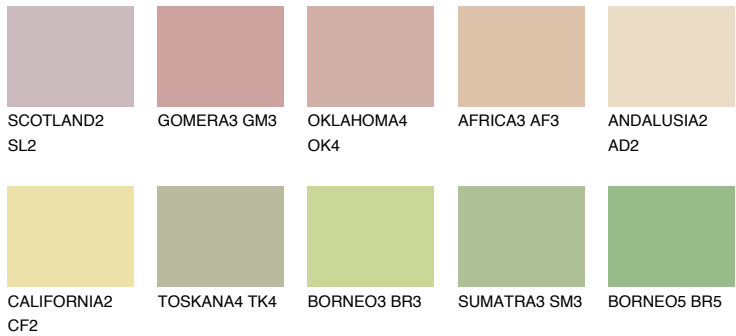

# COLOUR DETAILS

## SAVANNE4 SV4

57% TSR 52%

### Matching colours

#### COLOURS