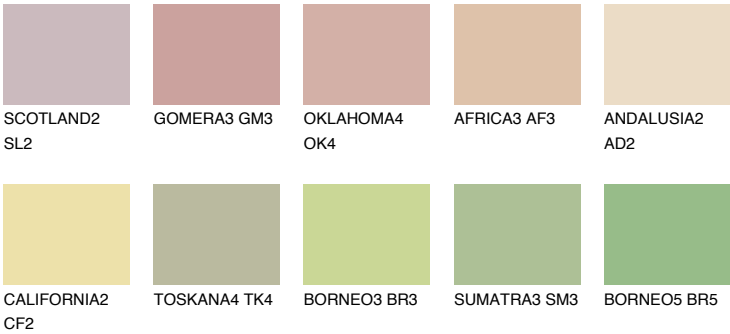

COLOUR DETAILS

SAVANNE4 SV4

57% TSR 52%

Matching colours

COLOURS

INTENSE

For more information on plasters and paints, go to www.ceresit.lv

*The presented colours refer to plasters and paints offered by Ceresit. Due to the use of digital techniques, the presented colours might not represent the original ones, thus they cannot be considered as a reliable colour presentation. We recommend checking the authentic colour samples.