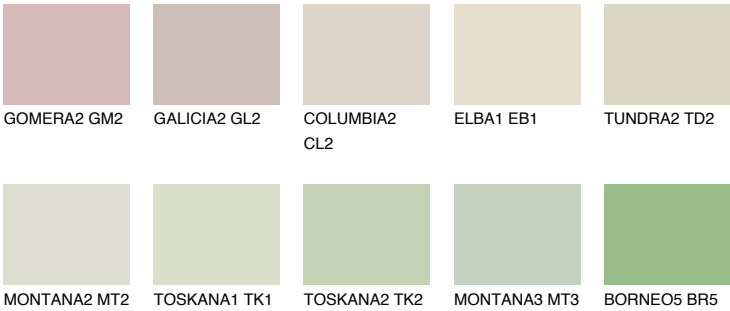

## SAVANNE5 SV5

65% TSR 62%

### Matching colours

#### COLOURS

#### INTENSE

For more information on plasters and paints, go to [www.ceresit.lv](http://www.ceresit.lv)

\*The presented colours refer to plasters and paints offered by Ceresit. Due to the use of digital techniques, the presented colours might not represent the original ones, thus they cannot be considered as a reliable colour presentation. We recommend checking the authentic colour samples.