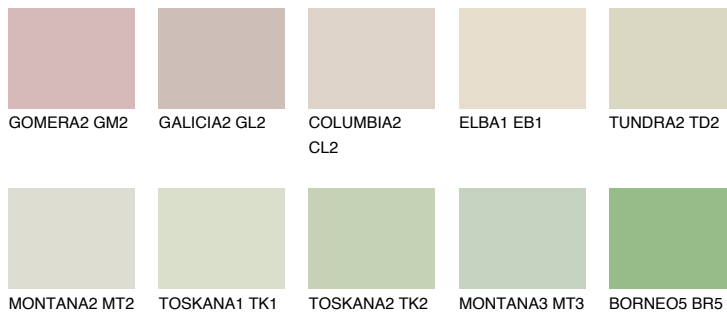

COLOUR DETAILS

SAVANNE5 SV5

65% TSR 62%

Matching colours

COLOURS

INTENSE

For more information on plasters and paints, go to www.ceresit.lv

*The presented colours refer to plasters and paints offered by Ceresit. Due to the use of digital techniques, the presented colours might not represent the original ones, thus they cannot be considered as a reliable colour presentation. We recommend checking the authentic colour samples.