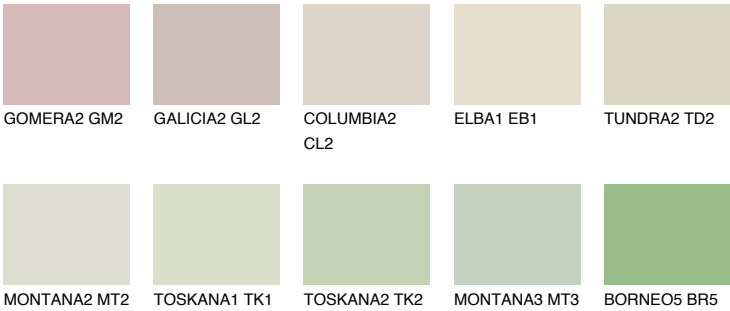

SAVANNE5 SV5

65% TSR 62%

Matching colours

COLOURS

INTENSE

For more information on plasters and paints, go to www.ceresit.lv

*The presented colours refer to plasters and paints offered by Ceresit. Due to the use of digital techniques, the presented colours might not represent the original ones, thus they cannot be considered as a reliable colour presentation. We recommend checking the authentic colour samples.