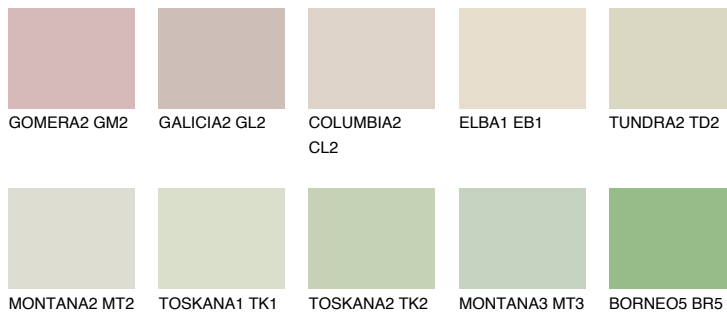

SAVANNE5 SV5

65% TSR 62%

Matching colours

COLOURS

INTENSE

For more information on plasters and paints, go to www.ceresit.lv

*The presented colours refer to plasters and paints offered by Ceresit. Due to the use of digital techniques, the presented colours might not represent the original ones, thus they cannot be considered as a reliable colour presentation. We recommend checking the authentic colour samples.