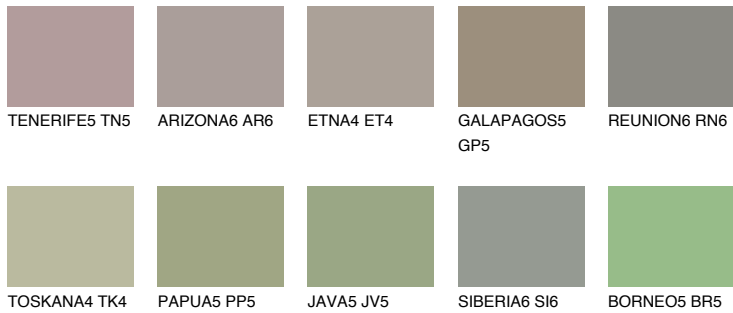

SAVANNE6 SV6

☀️ 37% **TSR 32%**

Matching colours

COLOURS

INTENSE

For more information on plasters and paints, go to
www.ceresit.lv

*The presented colours refer to plasters and paints offered by Ceresit. Due to the use of digital techniques, the presented colours might not represent the original ones, thus they cannot be considered as a reliable colour presentation. We recommend checking the authentic colour samples.