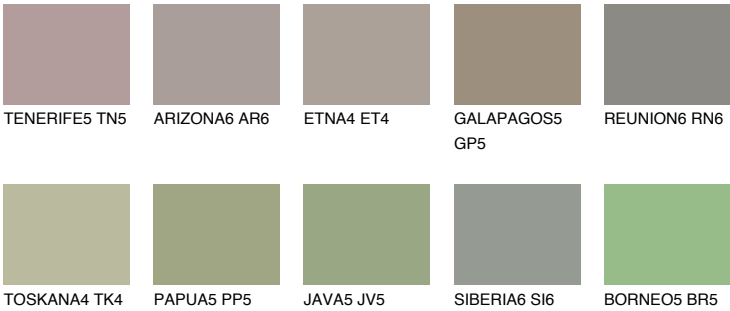

SAVANNE6 SV6

☀ 37% **TSR 32%**

Matching colours

COLOURS

INTENSE

For more information on plasters and paints, go to www.ceresit.lv

*The presented colours refer to plasters and paints offered by Ceresit. Due to the use of digital techniques, the presented colours might not represent the original ones, thus they cannot be considered as a reliable colour presentation. We recommend checking the authentic colour samples.