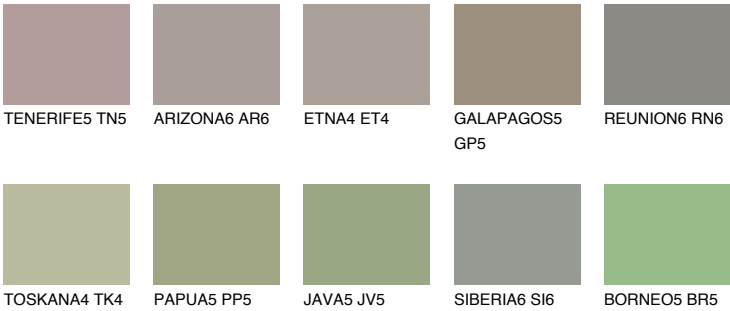

SAVANNE6 SV6

☀ 37% **TSR** 32%

Matching colours

COLOURS

INTENSE

For more information on plasters and paints, go to www.ceresit.lv

*The presented colours refer to plasters and paints offered by Ceresit. Due to the use of digital techniques, the presented colours might not represent the original ones, thus they cannot be considered as a reliable colour presentation. We recommend checking the authentic colour samples.