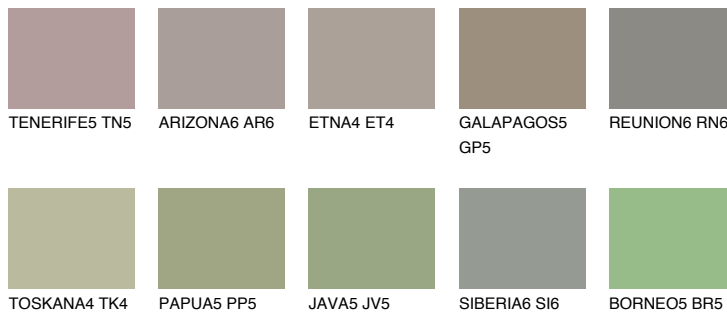

## SAVANNE6 SV6

☀ 37%    **TSR 32%**

### Matching colours

#### COLOURS

#### INTENSE

For more information on plasters and paints, go to [www.ceresit.lv](http://www.ceresit.lv)

\*The presented colours refer to plasters and paints offered by Ceresit. Due to the use of digital techniques, the presented colours might not represent the original ones, thus they cannot be considered as a reliable colour presentation. We recommend checking the authentic colour samples.