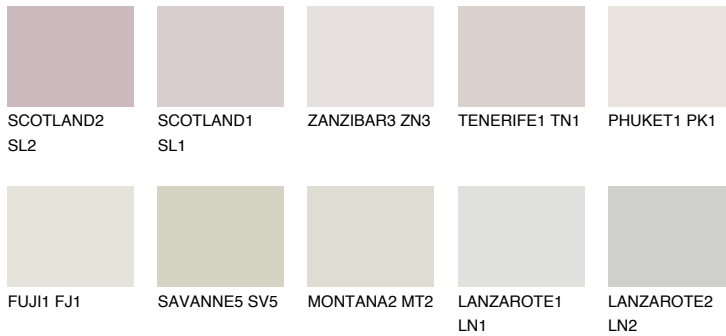

COLOUR DETAILS

REUNION1 RN1

76% **TSR** 72%

Matching colours

COLOURS

INTENSE

For more information on plasters and paints, go to www.ceresit.lv

*The presented colours refer to plasters and paints offered by Ceresit. Due to the use of digital techniques, the presented colours might not represent the original ones, thus they cannot be considered as a reliable colour presentation. We recommend checking the authentic colour samples.