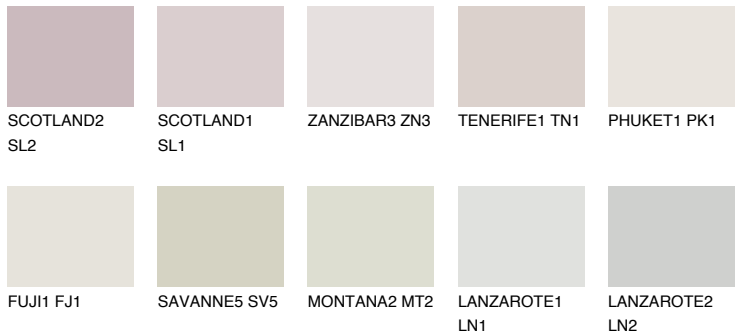

COLOUR DETAILS

REUNION1 RN1

76% **TSR** 72%

Matching colours

COLOURS

INTENSE

For more information on plasters and paints, go to www.ceresit.lv

*The presented colours refer to plasters and paints offered by Ceresit. Due to the use of digital techniques, the presented colours might not represent the original ones, thus they cannot be considered as a reliable colour presentation. We recommend checking the authentic colour samples.