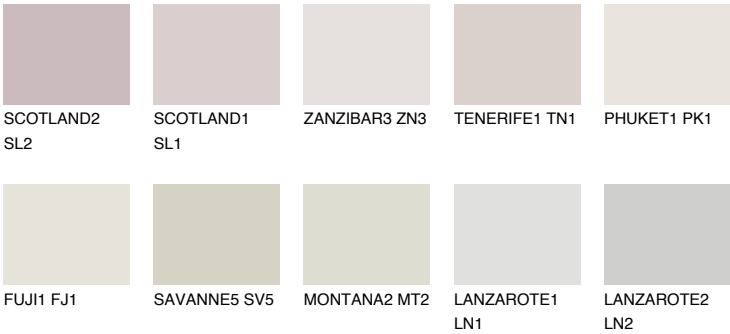

REUNION1 RN1

76% **TSR** 72%

Matching colours

COLOURS

INTENSE

For more information on plasters and paints, go to www.ceresit.lv

*The presented colours refer to plasters and paints offered by Ceresit. Due to the use of digital techniques, the presented colours might not represent the original ones, thus they cannot be considered as a reliable colour presentation. We recommend checking the authentic colour samples.