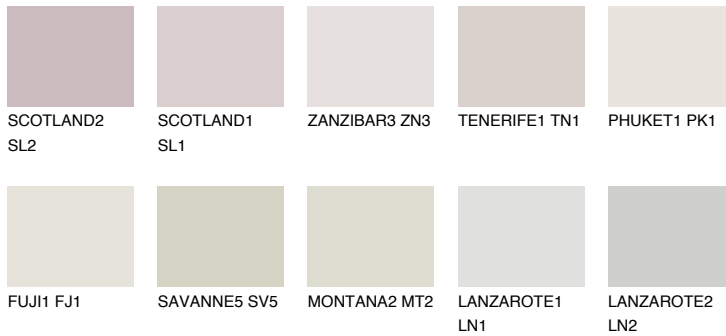

# COLOUR DETAILS

### Matching colours

#### COLOURS

#### INTENSE

For more information on plasters and paints, go to [www.ceresit.lv](http://www.ceresit.lv)

\*The presented colours refer to plasters and paints offered by Ceresit. Due to the use of digital techniques, the presented colours might not represent the original ones, thus they cannot be considered as a reliable colour presentation. We recommend checking the authentic colour samples.