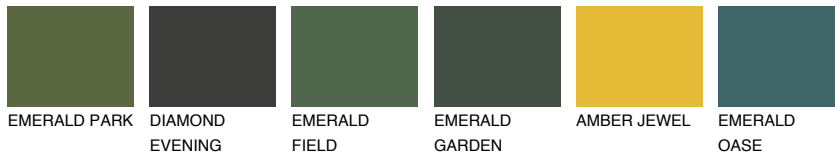

COLOUR DETAILS

REUNION1 RN1

76% **TSR** 72%

Matching colours

COLOURS

INTENSE

For more information on plasters and paints, go to www.ceresit.lv

*The presented colours refer to plasters and paints offered by Ceresit. Due to the use of digital techniques, the presented colours might not represent the original ones, thus they cannot be considered as a reliable colour presentation. We recommend checking the authentic colour samples.