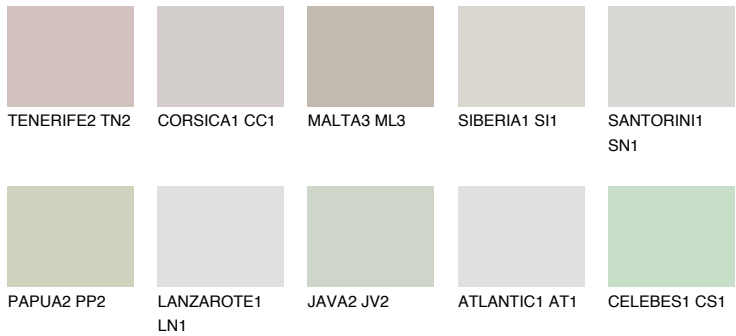

COLOUR DETAILS

REUNION2 RN2

66% **TSR** 65%

Matching colours

COLOURS

INTENSE

For more information on plasters and paints, go to www.ceresit.lv

*The presented colours refer to plasters and paints offered by Ceresit. Due to the use of digital techniques, the presented colours might not represent the original ones, thus they cannot be considered as a reliable colour presentation. We recommend checking the authentic colour samples.