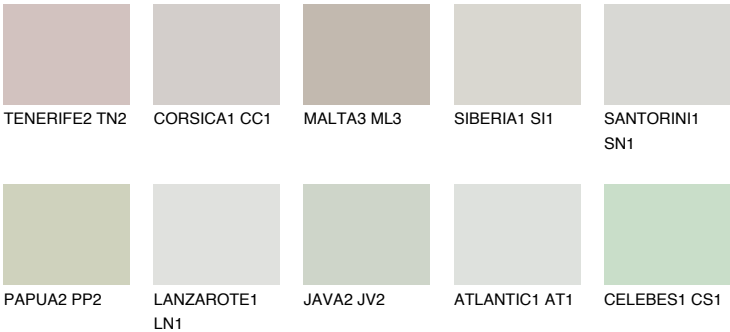

REUNION2 RN2

66% **TSR** 65%

Matching colours

COLOURS

INTENSE

For more information on plasters and paints, go to www.ceresit.lv

*The presented colours refer to plasters and paints offered by Ceresit. Due to the use of digital techniques, the presented colours might not represent the original ones, thus they cannot be considered as a reliable colour presentation. We recommend checking the authentic colour samples.