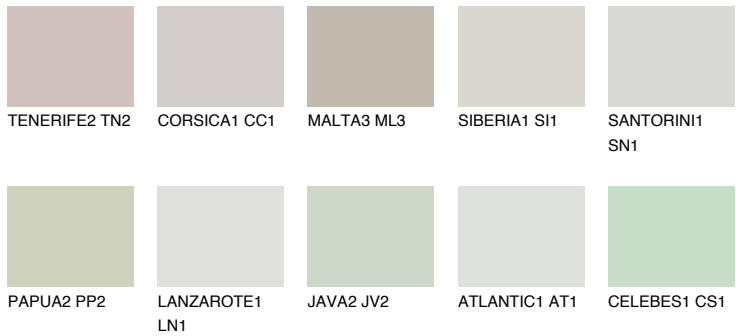

COLOUR DETAILS

REUNION2 RN2

66% TSR 65%

Matching colours

COLOURS

INTENSE

For more information on plasters and paints, go to www.ceresit.lv

*The presented colours refer to plasters and paints offered by Ceresit. Due to the use of digital techniques, the presented colours might not represent the original ones, thus they cannot be considered as a reliable colour presentation. We recommend checking the authentic colour samples.