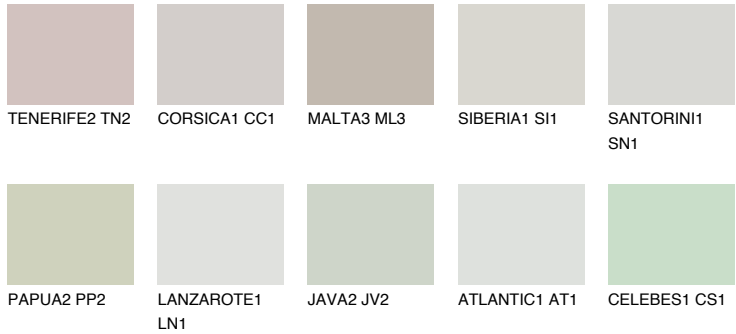

# COLOUR DETAILS

### Matching colours

#### COLOURS

#### INTENSE

For more information on plasters and paints, go to [www.ceresit.lv](http://www.ceresit.lv)

\*The presented colours refer to plasters and paints offered by Ceresit. Due to the use of digital techniques, the presented colours might not represent the original ones, thus they cannot be considered as a reliable colour presentation. We recommend checking the authentic colour samples.