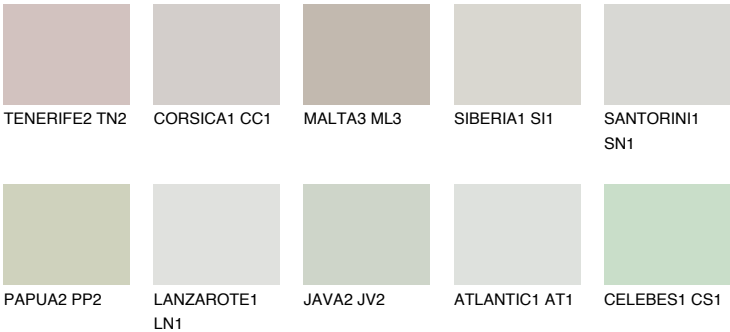

REUNION2 RN2

66% TSR 65%

Matching colours

COLOURS

INTENSE

For more information on plasters and paints, go to www.ceresit.lv

*The presented colours refer to plasters and paints offered by Ceresit. Due to the use of digital techniques, the presented colours might not represent the original ones, thus they cannot be considered as a reliable colour presentation. We recommend checking the authentic colour samples.