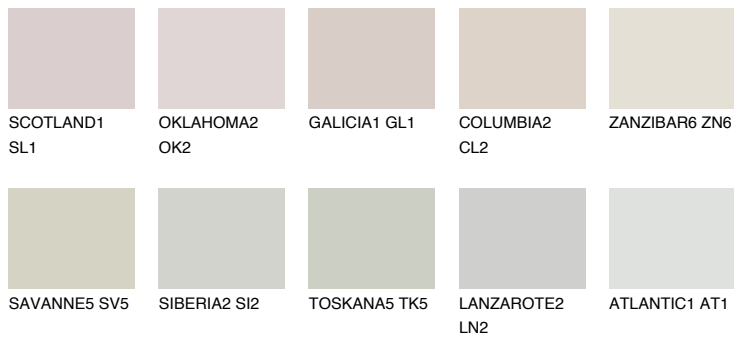

REUNION3 RN3

59% **TSR** 59%

Matching colours

COLOURS

INTENSE

For more information on plasters and paints, go to
www.ceresit.lv

*The presented colours refer to plasters and paints offered by Ceresit. Due to the use of digital techniques, the presented colours might not represent the original ones, thus they cannot be considered as a reliable colour presentation. We recommend checking the authentic colour samples.