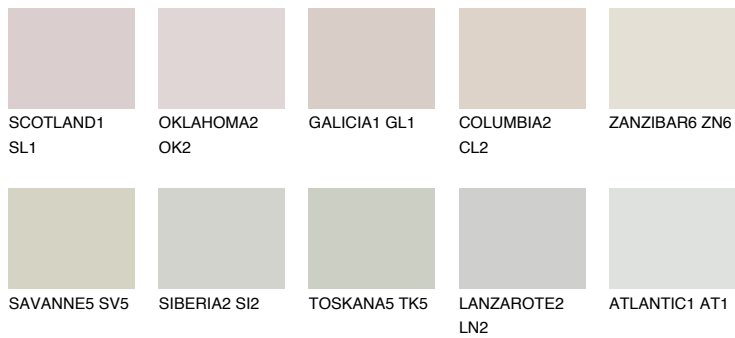

COLOUR DETAILS

REUNION3 RN3

59% **TSR** 59%

Matching colours

COLOURS

INTENSE

For more information on plasters and paints, go to
www.ceresit.lv

*The presented colours refer to plasters and paints offered by Ceresit. Due to the use of digital techniques, the presented colours might not represent the original ones, thus they cannot be considered as a reliable colour presentation. We recommend checking the authentic colour samples.