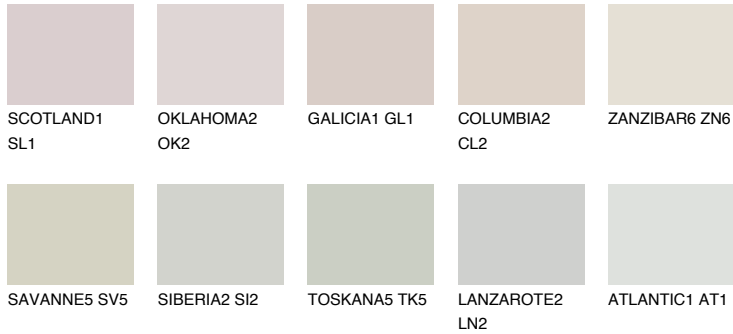

COLOUR DETAILS

REUNION3 RN3

59% **TSR** 59%

Matching colours

COLOURS

INTENSE

For more information on plasters and paints, go to www.ceresit.lv

*The presented colours refer to plasters and paints offered by Ceresit. Due to the use of digital techniques, the presented colours might not represent the original ones, thus they cannot be considered as a reliable colour presentation. We recommend checking the authentic colour samples.