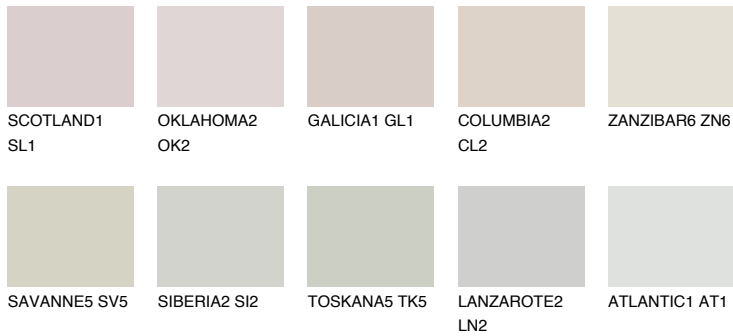

COLOUR DETAILS

REUNION3 RN3

59% TSR 59%

Matching colours

COLOURS

INTENSE

For more information on plasters and paints, go to www.ceresit.lv

*The presented colours refer to plasters and paints offered by Ceresit. Due to the use of digital techniques, the presented colours might not represent the original ones, thus they cannot be considered as a reliable colour presentation. We recommend checking the authentic colour samples.