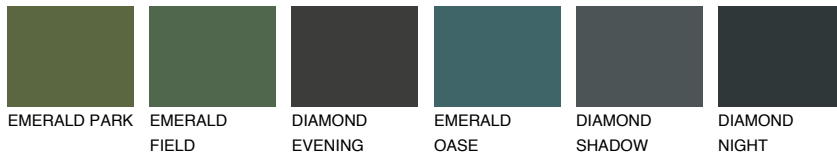

COLOUR DETAILS

REUNION3 RN3

59% **TSR** 59%

Matching colours

COLOURS

INTENSE

For more information on plasters and paints, go to www.ceresit.lv

*The presented colours refer to plasters and paints offered by Ceresit. Due to the use of digital techniques, the presented colours might not represent the original ones, thus they cannot be considered as a reliable colour presentation. We recommend checking the authentic colour samples.