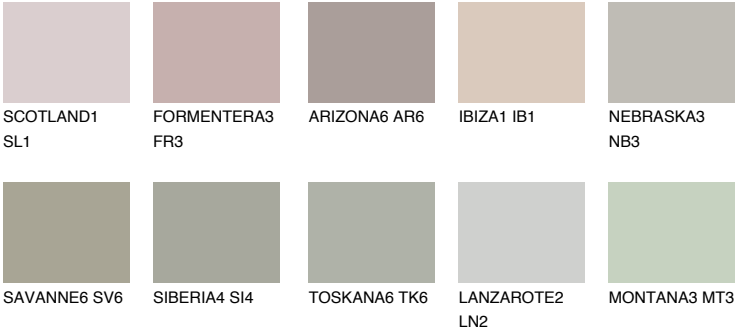

REUNION4 RN4

47% **TSR** 41%

Matching colours

COLOURS

INTENSE

For more information on plasters and paints, go to www.ceresit.lv

*The presented colours refer to plasters and paints offered by Ceresit. Due to the use of digital techniques, the presented colours might not represent the original ones, thus they cannot be considered as a reliable colour presentation. We recommend checking the authentic colour samples.