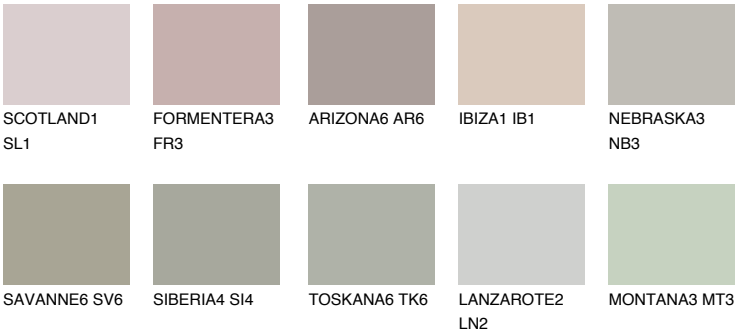

## REUNION4 RN4

47% **TSR** 41%

### Matching colours

#### COLOURS

#### INTENSE

For more information on plasters and paints, go to [www.ceresit.lv](http://www.ceresit.lv)

\*The presented colours refer to plasters and paints offered by Ceresit. Due to the use of digital techniques, the presented colours might not represent the original ones, thus they cannot be considered as a reliable colour presentation. We recommend checking the authentic colour samples.