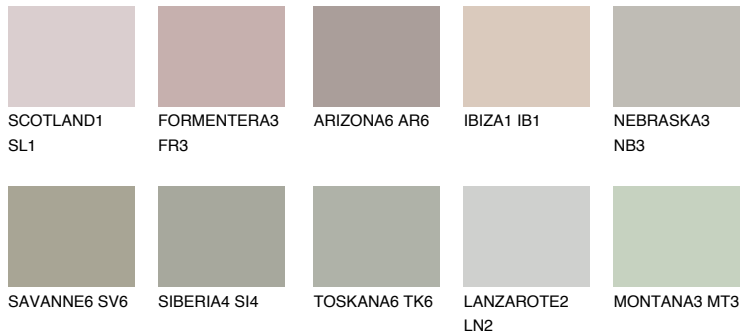

COLOUR DETAILS

REUNION4 RN4

47% **TSR** 41%

Matching colours

COLOURS

INTENSE

For more information on plasters and paints, go to www.ceresit.lv

*The presented colours refer to plasters and paints offered by Ceresit. Due to the use of digital techniques, the presented colours might not represent the original ones, thus they cannot be considered as a reliable colour presentation. We recommend checking the authentic colour samples.