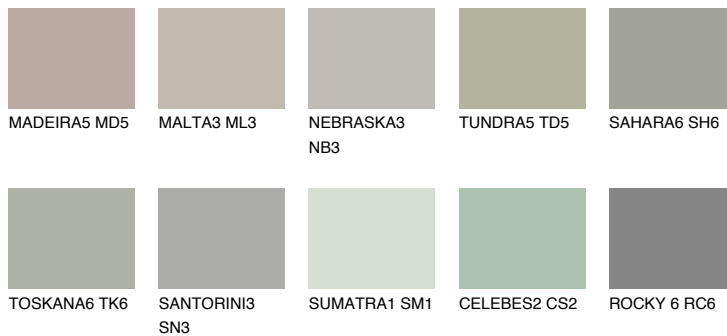

COLOUR DETAILS

REUNION5 RN5

36% TSR 32%

Matching colours

COLOURS

INTENSE

For more information on plasters and paints, go to www.ceresit.lv

*The presented colours refer to plasters and paints offered by Ceresit. Due to the use of digital techniques, the presented colours might not represent the original ones, thus they cannot be considered as a reliable colour presentation. We recommend checking the authentic colour samples.