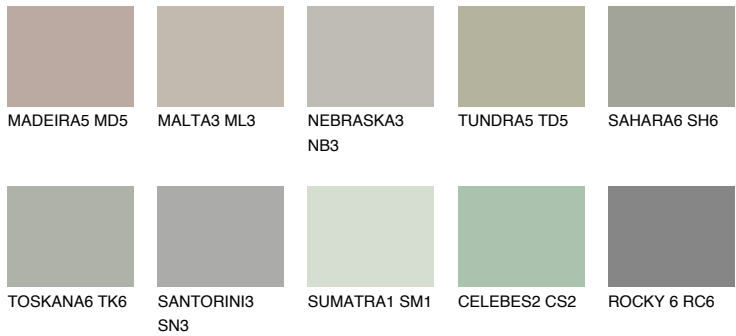

COLOUR DETAILS

REUNION5 RN5

36% **TSR** 32%

Matching colours

COLOURS

INTENSE

For more information on plasters and paints, go to www.ceresit.lv

*The presented colours refer to plasters and paints offered by Ceresit. Due to the use of digital techniques, the presented colours might not represent the original ones, thus they cannot be considered as a reliable colour presentation. We recommend checking the authentic colour samples.