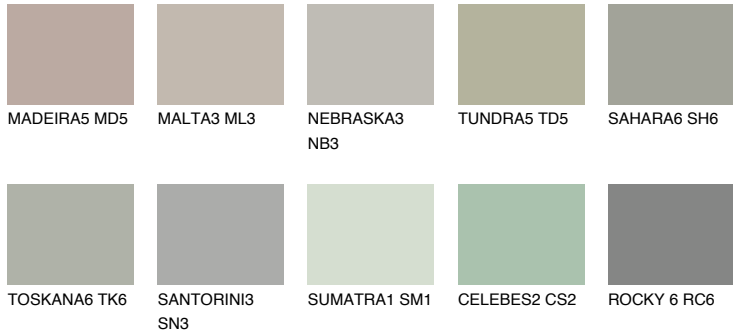

COLOUR DETAILS

REUNION5 RN5

36% **TSR** 32%

Matching colours

COLOURS

INTENSE

For more information on plasters and paints, go to www.ceresit.lv

*The presented colours refer to plasters and paints offered by Ceresit. Due to the use of digital techniques, the presented colours might not represent the original ones, thus they cannot be considered as a reliable colour presentation. We recommend checking the authentic colour samples.