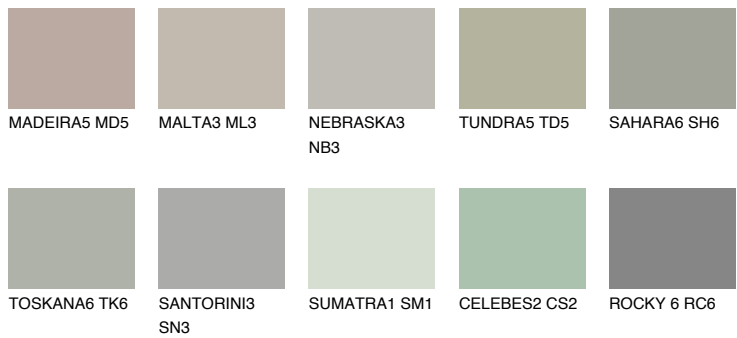

COLOUR DETAILS

REUNION5 RN5

36% **TSR** 32%

Matching colours

COLOURS

INTENSE

For more information on plasters and paints, go to www.ceresit.lv

*The presented colours refer to plasters and paints offered by Ceresit. Due to the use of digital techniques, the presented colours might not represent the original ones, thus they cannot be considered as a reliable colour presentation. We recommend checking the authentic colour samples.