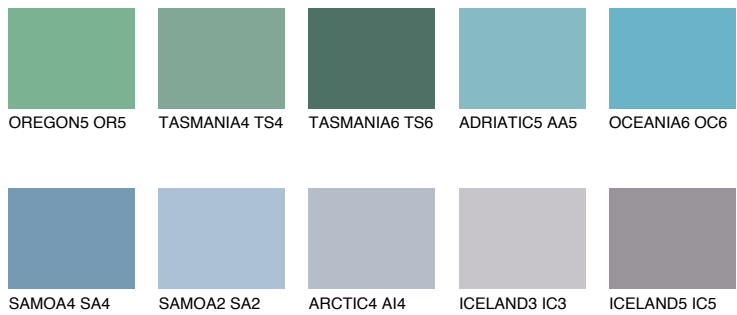

COLOUR DETAILS

POLYNESIA3 PS3

☀️ 30% **TSR 32%**

Matching colours

COLOURS

INTENSE

For more information on plasters and paints, go to www.ceresit.lv

*The presented colours refer to plasters and paints offered by Ceresit. Due to the use of digital techniques, the presented colours might not represent the original ones, thus they cannot be considered as a reliable colour presentation. We recommend checking the authentic colour samples.