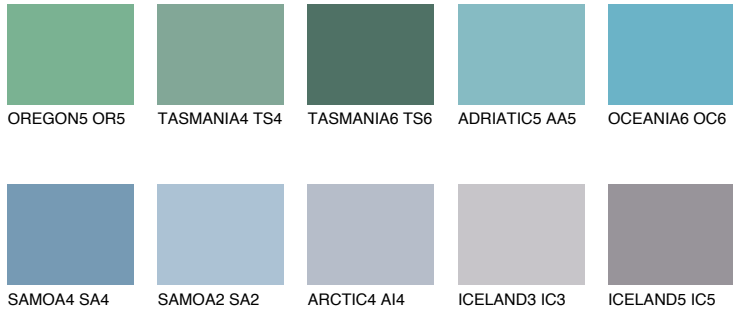

COLOUR DETAILS

POLYNESIA3 PS3

☀️ 30% **TSR 32%**

Matching colours

COLOURS

INTENSE

For more information on plasters and paints, go to www.ceresit.lv

*The presented colours refer to plasters and paints offered by Ceresit. Due to the use of digital techniques, the presented colours might not represent the original ones, thus they cannot be considered as a reliable colour presentation. We recommend checking the authentic colour samples.