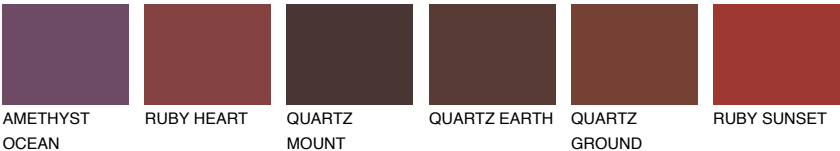

REUNION6 RN6

25% **TSR** 21%

Matching colours

COLOURS

INTENSE

For more information on plasters and paints, go to www.ceresit.lv

*The presented colours refer to plasters and paints offered by Ceresit. Due to the use of digital techniques, the presented colours might not represent the original ones, thus they cannot be considered as a reliable colour presentation. We recommend checking the authentic colour samples.