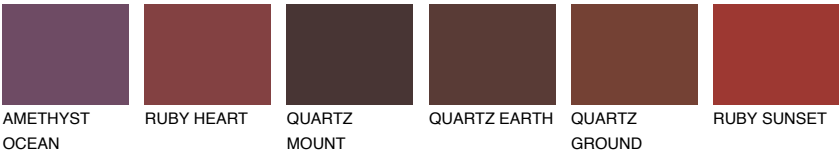

REUNION6 RN6

25% **TSR** 21%

Matching colours

COLOURS

INTENSE

For more information on plasters and paints, go to www.ceresit.lv

*The presented colours refer to plasters and paints offered by Ceresit. Due to the use of digital techniques, the presented colours might not represent the original ones, thus they cannot be considered as a reliable colour presentation. We recommend checking the authentic colour samples.