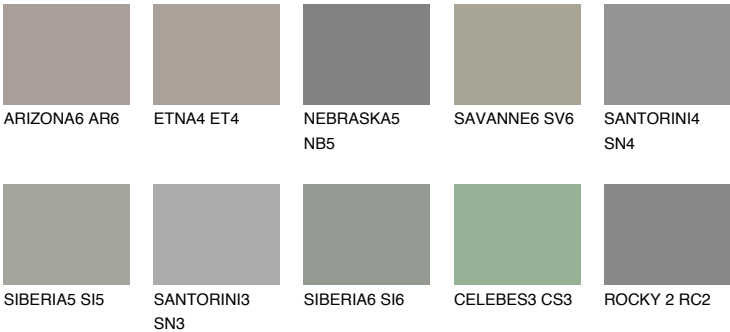

REUNION6 RN6

25% **TSR** 21%

Matching colours

COLOURS

INTENSE

For more information on plasters and paints, go to www.ceresit.lv

*The presented colours refer to plasters and paints offered by Ceresit. Due to the use of digital techniques, the presented colours might not represent the original ones, thus they cannot be considered as a reliable colour presentation. We recommend checking the authentic colour samples.