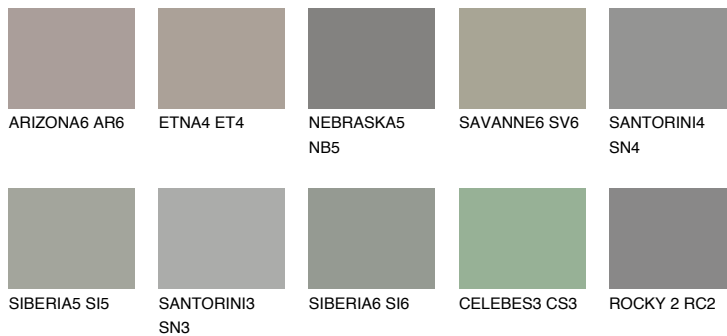

REUNION6 RN6

25% **TSR** 21%

Matching colours

COLOURS

INTENSE

For more information on plasters and paints, go to www.ceresit.lv

*The presented colours refer to plasters and paints offered by Ceresit. Due to the use of digital techniques, the presented colours might not represent the original ones, thus they cannot be considered as a reliable colour presentation. We recommend checking the authentic colour samples.