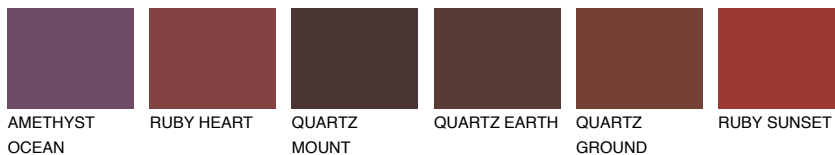

REUNION6 RN6

25% **TSR** 21%

Matching colours

COLOURS

INTENSE

For more information on plasters and paints, go to www.ceresit.lv

*The presented colours refer to plasters and paints offered by Ceresit. Due to the use of digital techniques, the presented colours might not represent the original ones, thus they cannot be considered as a reliable colour presentation. We recommend checking the authentic colour samples.