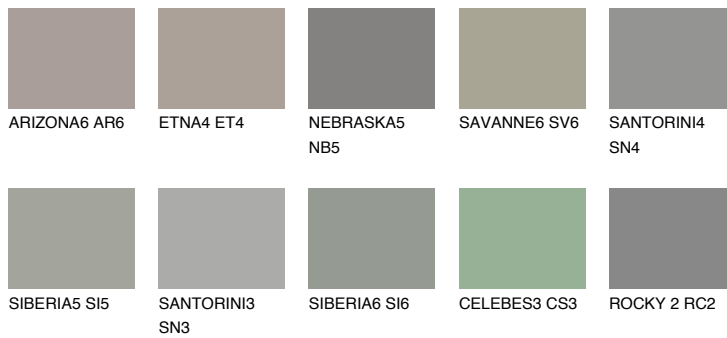

REUNION6 RN6

☀ 25% **TSR** 21%

Matching colours

COLOURS

INTENSE

For more information on plasters and paints, go to www.ceresit.lv

*The presented colours refer to plasters and paints offered by Ceresit. Due to the use of digital techniques, the presented colours might not represent the original ones, thus they cannot be considered as a reliable colour presentation. We recommend checking the authentic colour samples.