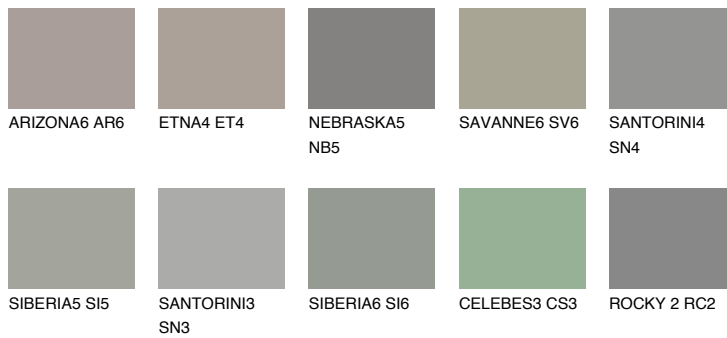

REUNION6 RN6

25% **TSR** 21%

Matching colours

COLOURS

INTENSE

For more information on plasters and paints, go to www.ceresit.lv

*The presented colours refer to plasters and paints offered by Ceresit. Due to the use of digital techniques, the presented colours might not represent the original ones, thus they cannot be considered as a reliable colour presentation. We recommend checking the authentic colour samples.