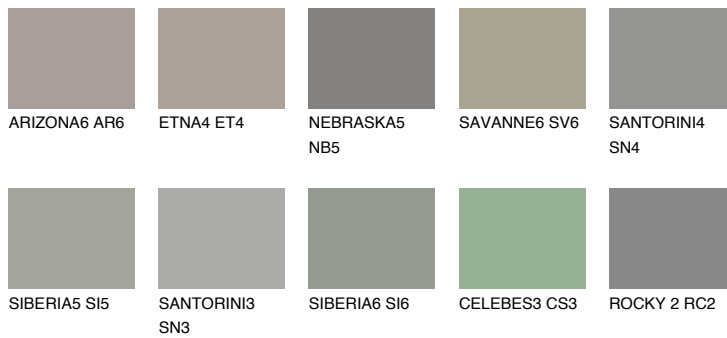

## REUNION6 RN6

☀ 25%    **TSR** 21%

### Matching colours

#### COLOURS

#### INTENSE

For more information on plasters and paints, go to [www.ceresit.lv](http://www.ceresit.lv)

\*The presented colours refer to plasters and paints offered by Ceresit. Due to the use of digital techniques, the presented colours might not represent the original ones, thus they cannot be considered as a reliable colour presentation. We recommend checking the authentic colour samples.