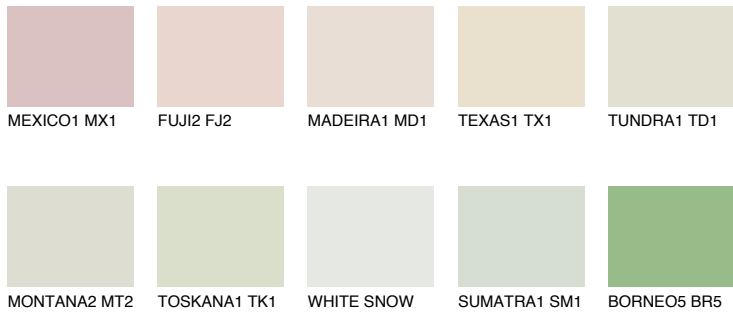

COLOUR DETAILS

SAHARA1 SH1

78% TSR 73%

Matching colours

COLOURS

INTENSE

For more information on plasters and paints, go to www.ceresit.lv

*The presented colours refer to plasters and paints offered by Ceresit. Due to the use of digital techniques, the presented colours might not represent the original ones, thus they cannot be considered as a reliable colour presentation. We recommend checking the authentic colour samples.