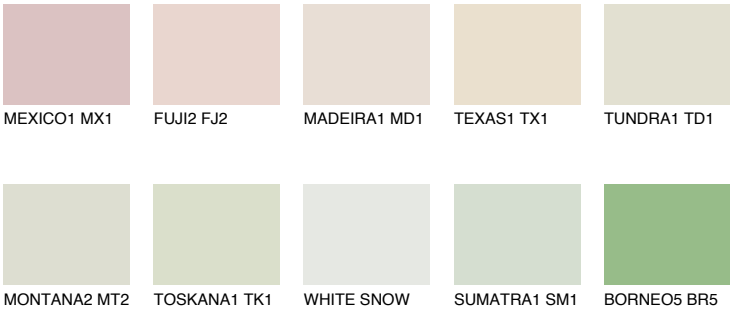

# COLOUR DETAILS

## SAHARA1 SH1

78% TSR 73%

### Matching colours

#### COLOURS