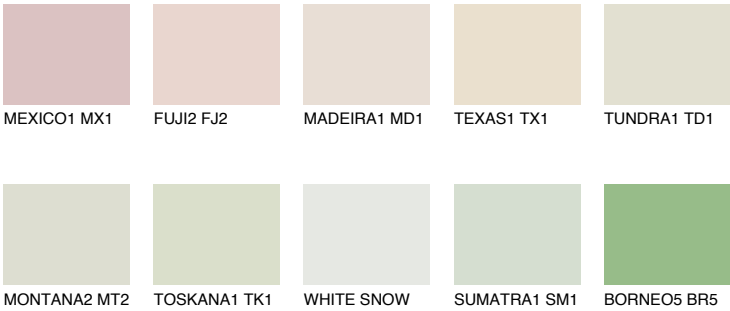

## SAHARA1 SH1

78% TSR 73%

### Matching colours

#### COLOURS

#### INTENSE

For more information on plasters and paints, go to [www.ceresit.lv](http://www.ceresit.lv)

\*The presented colours refer to plasters and paints offered by Ceresit. Due to the use of digital techniques, the presented colours might not represent the original ones, thus they cannot be considered as a reliable colour presentation. We recommend checking the authentic colour samples.