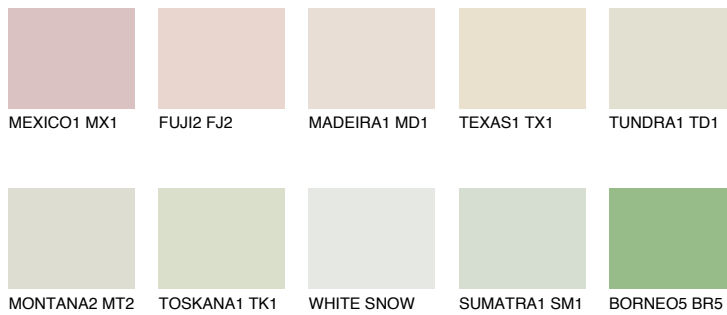

COLOUR DETAILS

SAHARA1 SH1

78% TSR 73%

Matching colours

COLOURS

INTENSE

For more information on plasters and paints, go to www.ceresit.lv

*The presented colours refer to plasters and paints offered by Ceresit. Due to the use of digital techniques, the presented colours might not represent the original ones, thus they cannot be considered as a reliable colour presentation. We recommend checking the authentic colour samples.