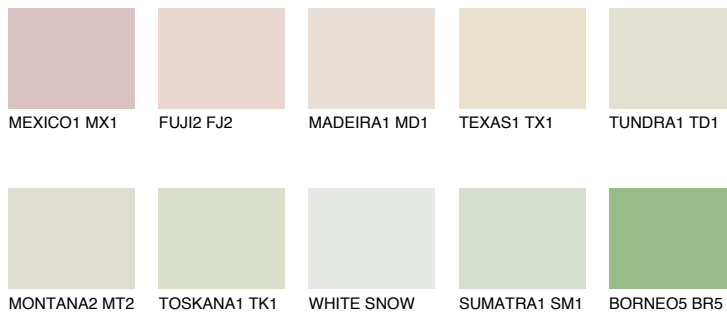

SAHARA1 SH1

78% TSR 73%

Matching colours

COLOURS

INTENSE

For more information on plasters and paints, go to www.ceresit.lv

*The presented colours refer to plasters and paints offered by Ceresit. Due to the use of digital techniques, the presented colours might not represent the original ones, thus they cannot be considered as a reliable colour presentation. We recommend checking the authentic colour samples.