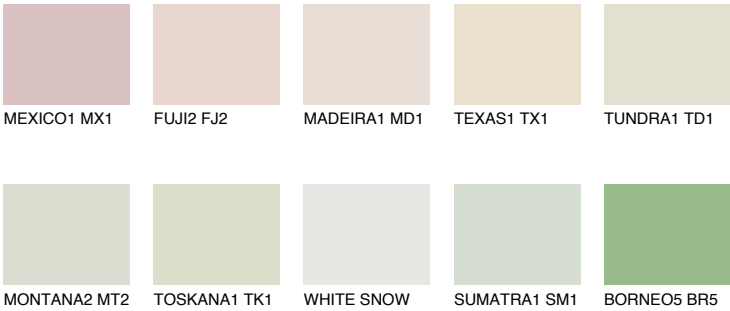

COLOUR DETAILS

SAHARA1 SH1

78% TSR 73%

Matching colours

COLOURS

INTENSE

For more information on plasters and paints, go to www.ceresit.lv

*The presented colours refer to plasters and paints offered by Ceresit. Due to the use of digital techniques, the presented colours might not represent the original ones, thus they cannot be considered as a reliable colour presentation. We recommend checking the authentic colour samples.