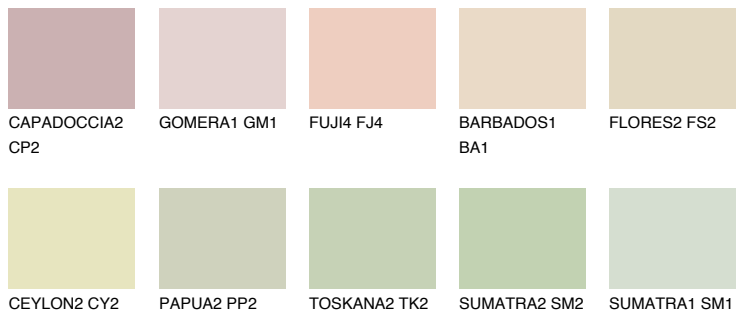

## SAHARA2 SH2

75% **TSR** 71%

### Matching colours

#### COLOURS

#### INTENSE

For more information on plasters and paints, go to  
[www.ceresit.lv](http://www.ceresit.lv)

\*The presented colours refer to plasters and paints offered by Ceresit. Due to the use of digital techniques, the presented colours might not represent the original ones, thus they cannot be considered as a reliable colour presentation. We recommend checking the authentic colour samples.