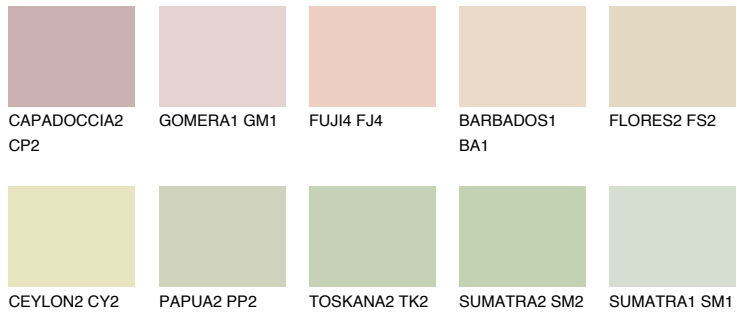

SAHARA2 SH2

75% **TSR** 71%

Matching colours

COLOURS

INTENSE

For more information on plasters and paints, go to
www.ceresit.lv

*The presented colours refer to plasters and paints offered by Ceresit. Due to the use of digital techniques, the presented colours might not represent the original ones, thus they cannot be considered as a reliable colour presentation. We recommend checking the authentic colour samples.