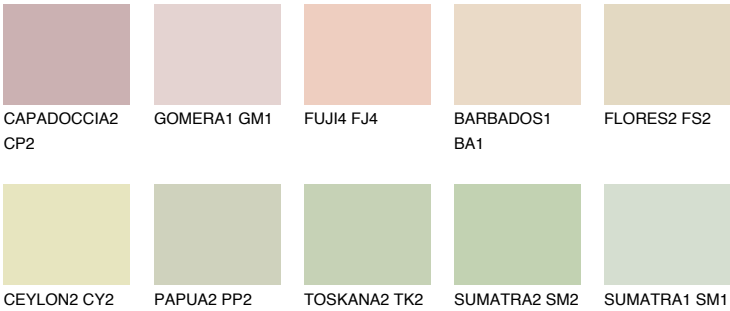

SAHARA2 SH2

75% **TSR** 71%

Matching colours

COLOURS

INTENSE

For more information on plasters and paints, go to www.ceresit.lv

*The presented colours refer to plasters and paints offered by Ceresit. Due to the use of digital techniques, the presented colours might not represent the original ones, thus they cannot be considered as a reliable colour presentation. We recommend checking the authentic colour samples.