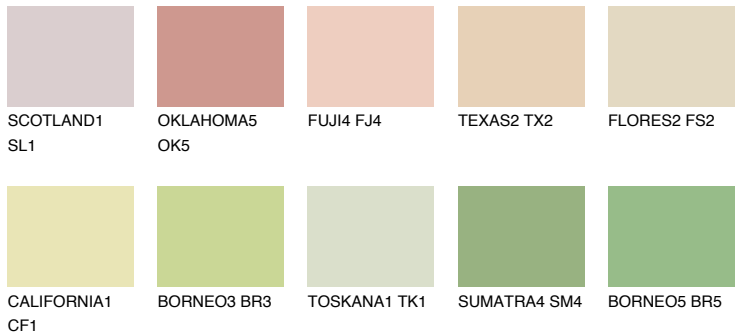

# COLOUR DETAILS

## SAHARA3 SH3

73% TSR 69%

### Matching colours

#### COLOURS