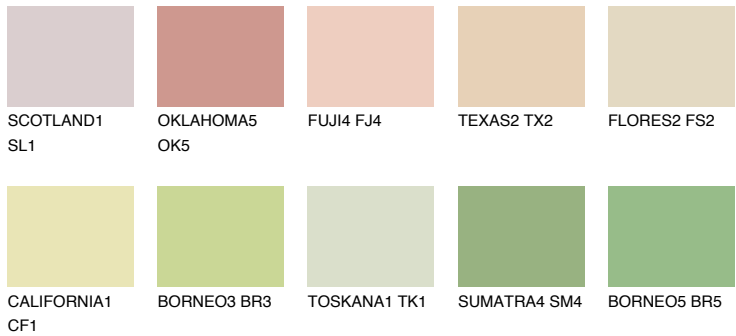

COLOUR DETAILS

SAHARA3 SH3

73% TSR 69%

Matching colours

COLOURS

INTENSE

For more information on plasters and paints, go to www.ceresit.lv

*The presented colours refer to plasters and paints offered by Ceresit. Due to the use of digital techniques, the presented colours might not represent the original ones, thus they cannot be considered as a reliable colour presentation. We recommend checking the authentic colour samples.