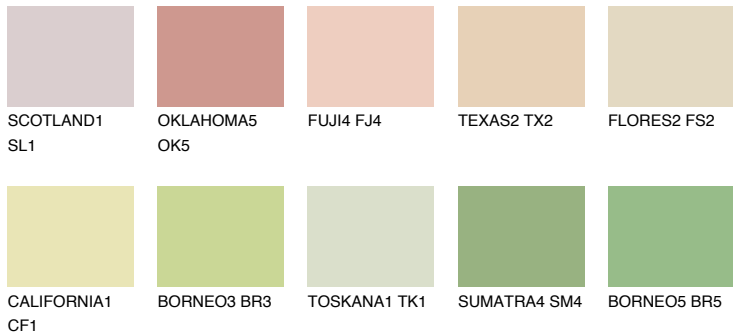

COLOUR DETAILS

SAHARA3 SH3

73% TSR 69%

Matching colours

COLOURS

INTENSE

For more information on plasters and paints, go to www.ceresit.lv

*The presented colours refer to plasters and paints offered by Ceresit. Due to the use of digital techniques, the presented colours might not represent the original ones, thus they cannot be considered as a reliable colour presentation. We recommend checking the authentic colour samples.