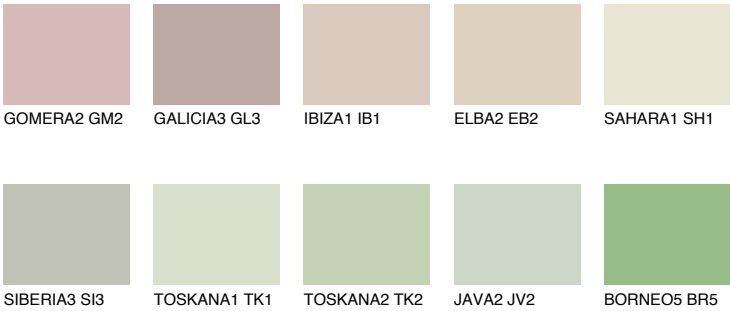

## SAHARA4 SH4

67% **TSR** 67%

### Matching colours

#### COLOURS