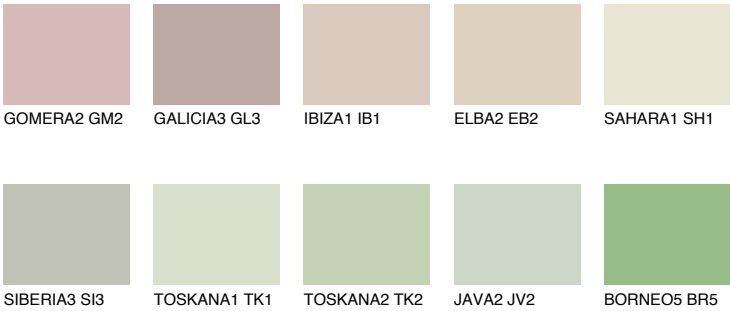

## SAHARA4 SH4

67% TSR 67%

### Matching colours

#### COLOURS