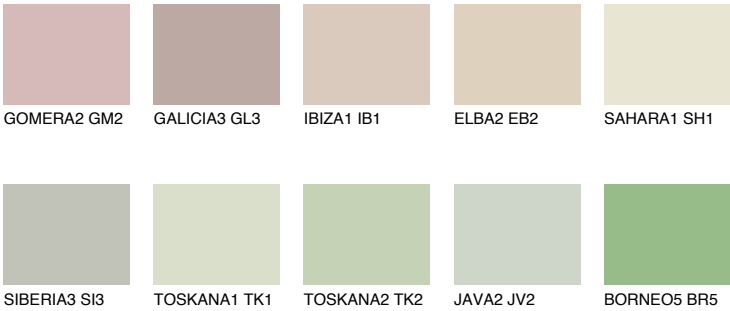

SAHARA4 SH4

67% **TSR** 67%

Matching colours

COLOURS

INTENSE

For more information on plasters and paints, go to www.ceresit.lv

*The presented colours refer to plasters and paints offered by Ceresit. Due to the use of digital techniques, the presented colours might not represent the original ones, thus they cannot be considered as a reliable colour presentation. We recommend checking the authentic colour samples.