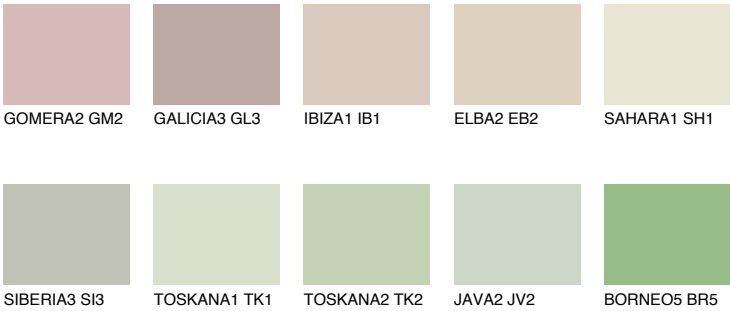

SAHARA4 SH4

67% TSR 67%

Matching colours

COLOURS

INTENSE

For more information on plasters and paints, go to www.ceresit.lv

*The presented colours refer to plasters and paints offered by Ceresit. Due to the use of digital techniques, the presented colours might not represent the original ones, thus they cannot be considered as a reliable colour presentation. We recommend checking the authentic colour samples.