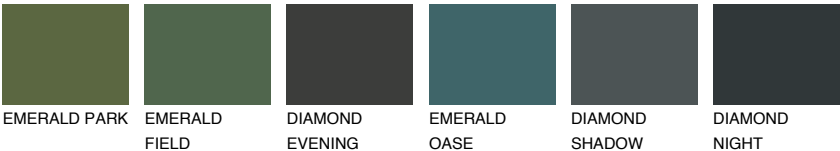

SAHARA5 SH5

66% **TSR** 61%

Matching colours

COLOURS

INTENSE

For more information on plasters and paints, go to www.ceresit.lv

*The presented colours refer to plasters and paints offered by Ceresit. Due to the use of digital techniques, the presented colours might not represent the original ones, thus they cannot be considered as a reliable colour presentation. We recommend checking the authentic colour samples.