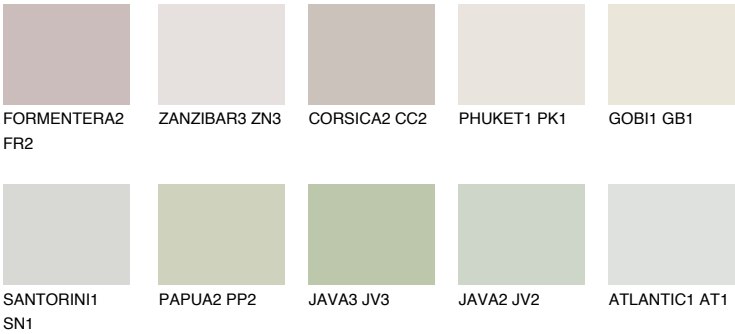

## SAHARA5 SH5

66% **TSR** 61%

### Matching colours

#### COLOURS

#### INTENSE

For more information on plasters and paints, go to [www.ceresit.lv](http://www.ceresit.lv)

\*The presented colours refer to plasters and paints offered by Ceresit. Due to the use of digital techniques, the presented colours might not represent the original ones, thus they cannot be considered as a reliable colour presentation. We recommend checking the authentic colour samples.