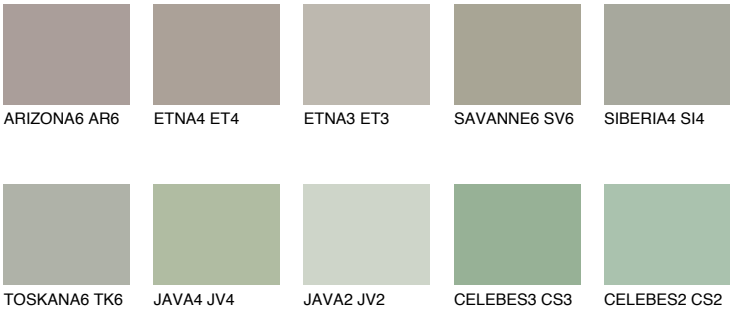

SAHARA6 SH6

36% **TSR** 31%

Matching colours

COLOURS

INTENSE

For more information on plasters and paints, go to www.ceresit.lv

*The presented colours refer to plasters and paints offered by Ceresit. Due to the use of digital techniques, the presented colours might not represent the original ones, thus they cannot be considered as a reliable colour presentation. We recommend checking the authentic colour samples.