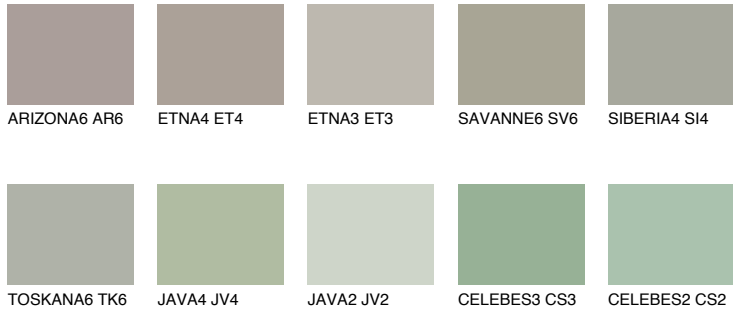

COLOUR DETAILS

SAHARA6 SH6

36% **TSR** 31%

Matching colours

COLOURS

INTENSE

For more information on plasters and paints, go to www.ceresit.lv

*The presented colours refer to plasters and paints offered by Ceresit. Due to the use of digital techniques, the presented colours might not represent the original ones, thus they cannot be considered as a reliable colour presentation. We recommend checking the authentic colour samples.