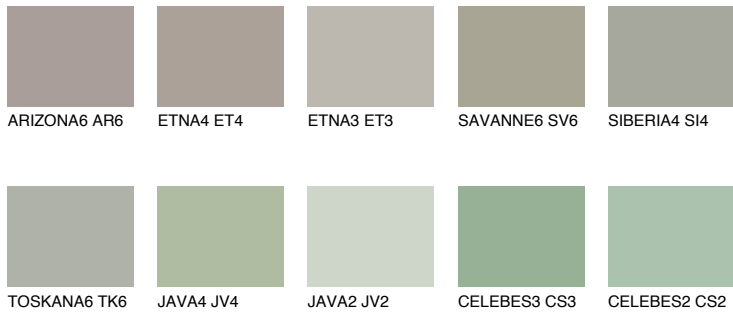

COLOUR DETAILS

SAHARA6 SH6

36% **TSR** 31%

Matching colours

COLOURS

INTENSE

For more information on plasters and paints, go to www.ceresit.lv

*The presented colours refer to plasters and paints offered by Ceresit. Due to the use of digital techniques, the presented colours might not represent the original ones, thus they cannot be considered as a reliable colour presentation. We recommend checking the authentic colour samples.