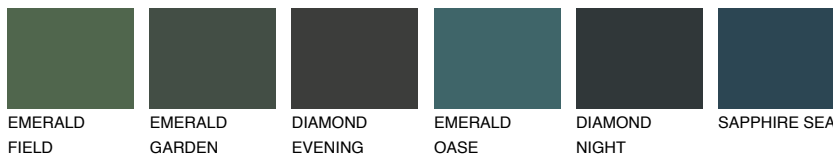

COLOUR DETAILS

SAHARA6 SH6

36% **TSR** 31%

Matching colours

COLOURS

INTENSE

For more information on plasters and paints, go to www.ceresit.lv

*The presented colours refer to plasters and paints offered by Ceresit. Due to the use of digital techniques, the presented colours might not represent the original ones, thus they cannot be considered as a reliable colour presentation. We recommend checking the authentic colour samples.