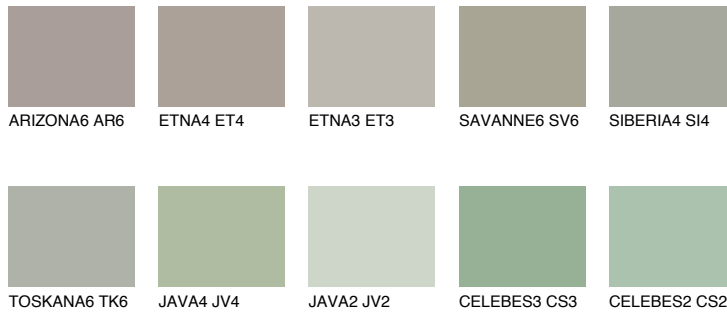

COLOUR DETAILS

SAHARA6 SH6

36% **TSR** 31%

Matching colours

COLOURS

INTENSE

For more information on plasters and paints, go to www.ceresit.lv

*The presented colours refer to plasters and paints offered by Ceresit. Due to the use of digital techniques, the presented colours might not represent the original ones, thus they cannot be considered as a reliable colour presentation. We recommend checking the authentic colour samples.