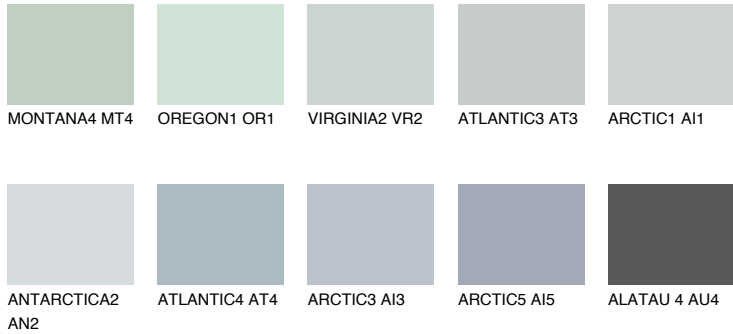

COLOUR DETAILS

STROMBOLI2 ST2

58% **TSR** 60%

Matching colours

COLOURS

INTENSE

For more information on plasters and paints, go to www.ceresit.lv

*The presented colours refer to plasters and paints offered by Ceresit. Due to the use of digital techniques, the presented colours might not represent the original ones, thus they cannot be considered as a reliable colour presentation. We recommend checking the authentic colour samples.