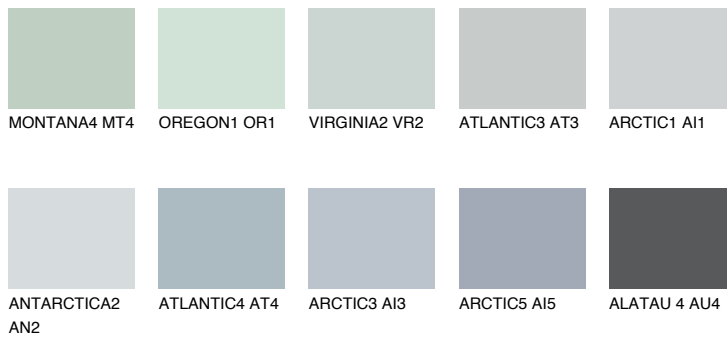

STROMBOLI2 ST2

58% **TSR** 60%

Matching colours

COLOURS

INTENSE

For more information on plasters and paints, go to www.ceresit.lv

*The presented colours refer to plasters and paints offered by Ceresit. Due to the use of digital techniques, the presented colours might not represent the original ones, thus they cannot be considered as a reliable colour presentation. We recommend checking the authentic colour samples.