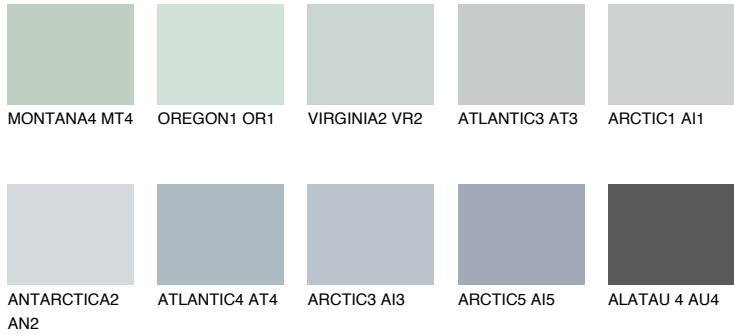

COLOUR DETAILS

STROMBOLI2 ST2

58% TSR 60%

Matching colours

COLOURS

INTENSE

For more information on plasters and paints, go to www.ceresit.lv

*The presented colours refer to plasters and paints offered by Ceresit. Due to the use of digital techniques, the presented colours might not represent the original ones, thus they cannot be considered as a reliable colour presentation. We recommend checking the authentic colour samples.