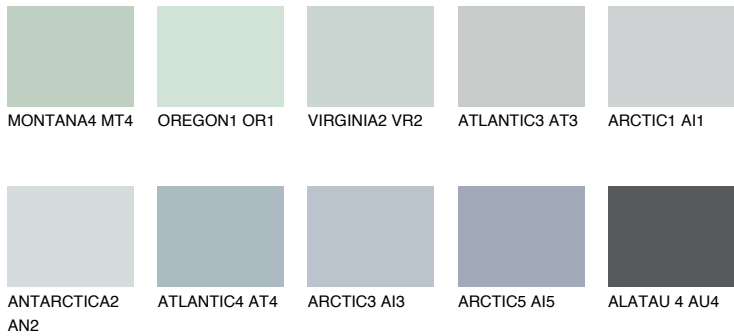

COLOUR DETAILS

STROMBOLI2 ST2

58% **TSR** 60%

Matching colours

COLOURS

INTENSE

For more information on plasters and paints, go to www.ceresit.lv

*The presented colours refer to plasters and paints offered by Ceresit. Due to the use of digital techniques, the presented colours might not represent the original ones, thus they cannot be considered as a reliable colour presentation. We recommend checking the authentic colour samples.