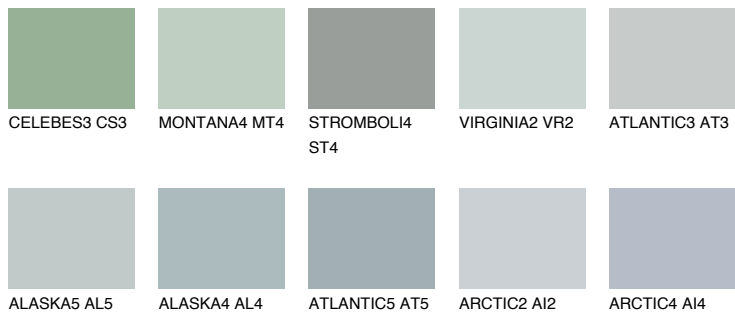

STROMBOLI3 ST3

47% **TSR** 41%

Matching colours

COLOURS

INTENSE

For more information on plasters and paints, go to www.ceresit.lv

*The presented colours refer to plasters and paints offered by Ceresit. Due to the use of digital techniques, the presented colours might not represent the original ones, thus they cannot be considered as a reliable colour presentation. We recommend checking the authentic colour samples.