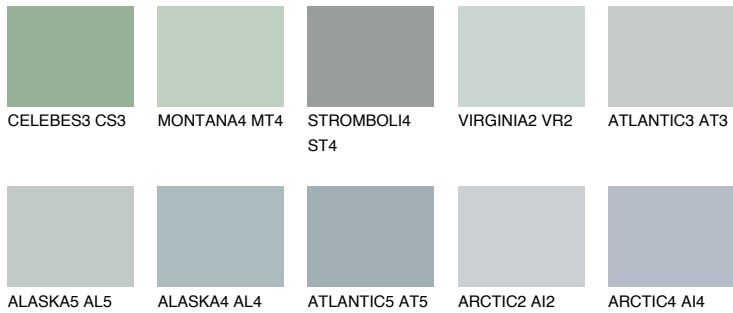

COLOUR DETAILS

STROMBOLI3 ST3

47% **TSR** 41%

Matching colours

COLOURS

INTENSE

For more information on plasters and paints, go to www.ceresit.lv

*The presented colours refer to plasters and paints offered by Ceresit. Due to the use of digital techniques, the presented colours might not represent the original ones, thus they cannot be considered as a reliable colour presentation. We recommend checking the authentic colour samples.