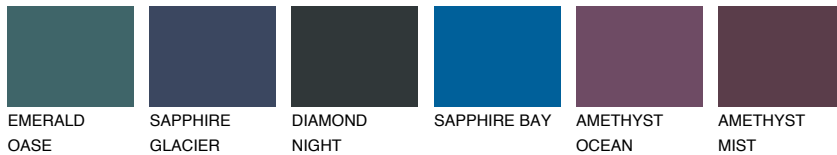

COLOUR DETAILS

STROMBOLI3 ST3

47% **TSR** 41%

Matching colours

COLOURS

INTENSE

For more information on plasters and paints, go to www.ceresit.lv

*The presented colours refer to plasters and paints offered by Ceresit. Due to the use of digital techniques, the presented colours might not represent the original ones, thus they cannot be considered as a reliable colour presentation. We recommend checking the authentic colour samples.