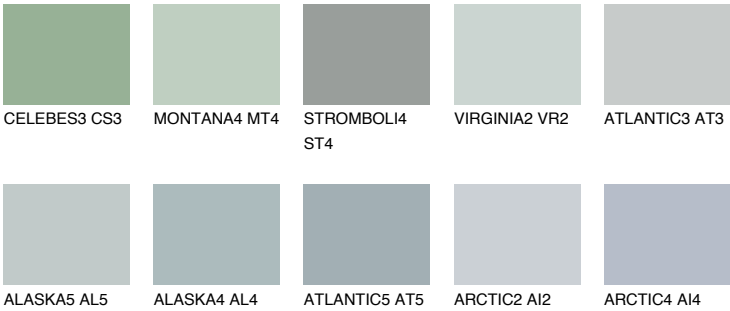

STROMBOLI3 ST3

47% **TSR** 41%

Matching colours

COLOURS

INTENSE

For more information on plasters and paints, go to www.ceresit.lv

*The presented colours refer to plasters and paints offered by Ceresit. Due to the use of digital techniques, the presented colours might not represent the original ones, thus they cannot be considered as a reliable colour presentation. We recommend checking the authentic colour samples.