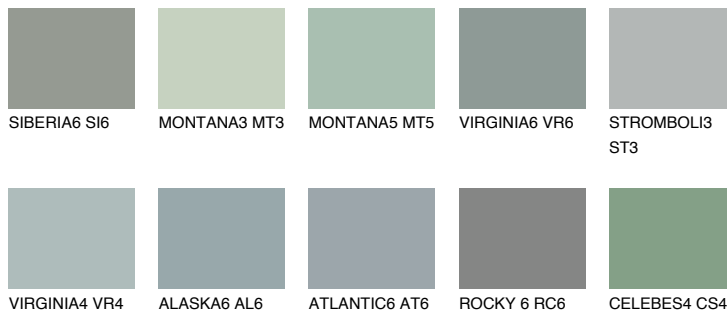

COLOUR DETAILS

STROMBOLI4 ST4

33% TSR 30%

Matching colours

COLOURS

INTENSE

For more information on plasters and paints, go to www.ceresit.lv

*The presented colours refer to plasters and paints offered by Ceresit. Due to the use of digital techniques, the presented colours might not represent the original ones, thus they cannot be considered as a reliable colour presentation. We recommend checking the authentic colour samples.