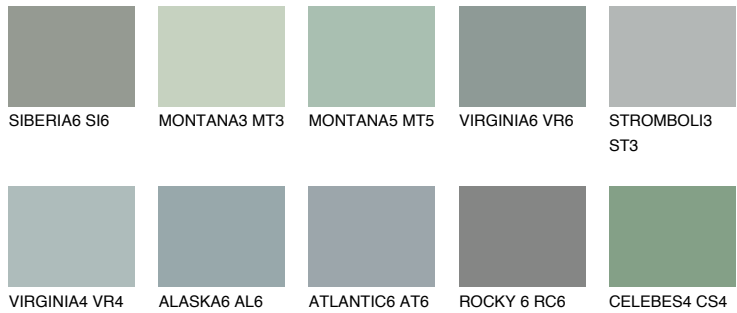

COLOUR DETAILS

STROMBOLI4 ST4

33% TSR 30%

Matching colours

COLOURS

INTENSE

For more information on plasters and paints, go to www.ceresit.lv

*The presented colours refer to plasters and paints offered by Ceresit. Due to the use of digital techniques, the presented colours might not represent the original ones, thus they cannot be considered as a reliable colour presentation. We recommend checking the authentic colour samples.