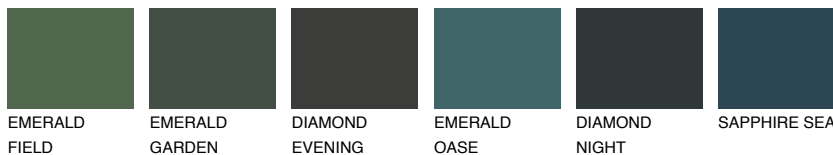

COLOUR DETAILS

STROMBOLI4 ST4

33% TSR 30%

Matching colours

COLOURS

INTENSE

For more information on plasters and paints, go to www.ceresit.lv

*The presented colours refer to plasters and paints offered by Ceresit. Due to the use of digital techniques, the presented colours might not represent the original ones, thus they cannot be considered as a reliable colour presentation. We recommend checking the authentic colour samples.