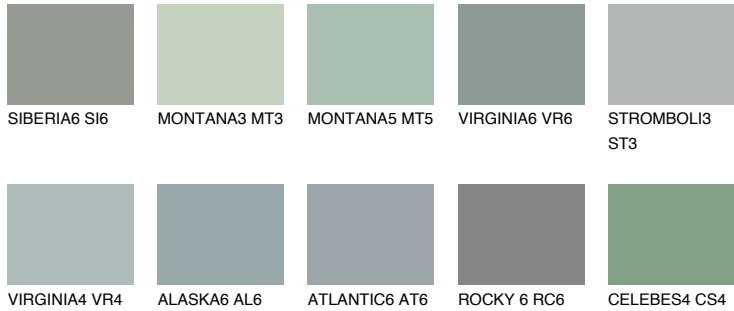

COLOUR DETAILS

STROMBOLI4 ST4

33% TSR 30%

Matching colours

COLOURS

INTENSE

For more information on plasters and paints, go to www.ceresit.lv

*The presented colours refer to plasters and paints offered by Ceresit. Due to the use of digital techniques, the presented colours might not represent the original ones, thus they cannot be considered as a reliable colour presentation. We recommend checking the authentic colour samples.