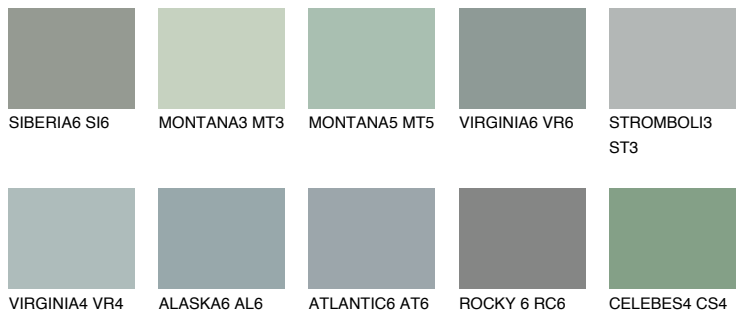

COLOUR DETAILS

STROMBOLI4 ST4

33% TSR 30%

Matching colours

COLOURS

INTENSE

For more information on plasters and paints, go to www.ceresit.lv

*The presented colours refer to plasters and paints offered by Ceresit. Due to the use of digital techniques, the presented colours might not represent the original ones, thus they cannot be considered as a reliable colour presentation. We recommend checking the authentic colour samples.