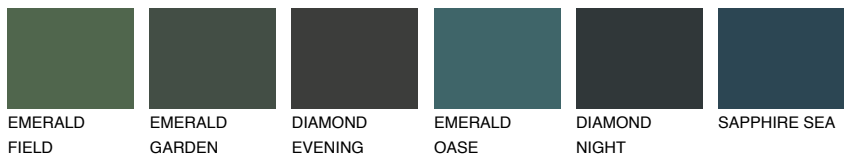

COLOUR DETAILS

STROMBOLI4 ST4

33% TSR 30%

Matching colours

COLOURS

INTENSE

For more information on plasters and paints, go to www.ceresit.lv

*The presented colours refer to plasters and paints offered by Ceresit. Due to the use of digital techniques, the presented colours might not represent the original ones, thus they cannot be considered as a reliable colour presentation. We recommend checking the authentic colour samples.