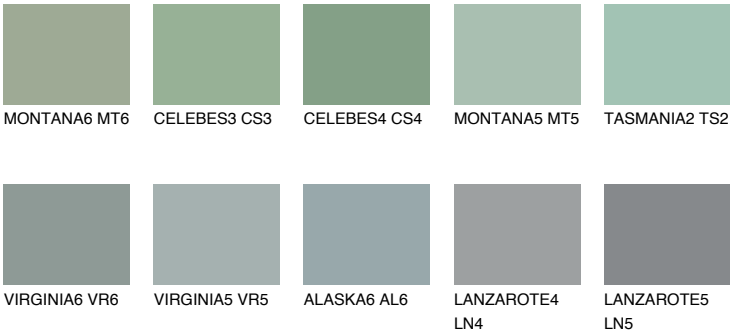

## STROMBOLI5 ST5

☀️ 28%    **TSR 24%**

### Matching colours

#### COLOURS

#### INTENSE

For more information on plasters and paints, go to [www.ceresit.lv](http://www.ceresit.lv)

\*The presented colours refer to plasters and paints offered by Ceresit. Due to the use of digital techniques, the presented colours might not represent the original ones, thus they cannot be considered as a reliable colour presentation. We recommend checking the authentic colour samples.