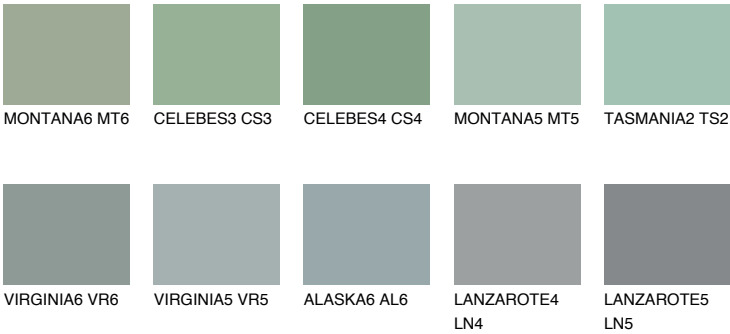

STROMBOLI5 ST5

☀️ 28% **TSR** 24%

Matching colours

COLOURS

INTENSE

For more information on plasters and paints, go to www.ceresit.lv

*The presented colours refer to plasters and paints offered by Ceresit. Due to the use of digital techniques, the presented colours might not represent the original ones, thus they cannot be considered as a reliable colour presentation. We recommend checking the authentic colour samples.