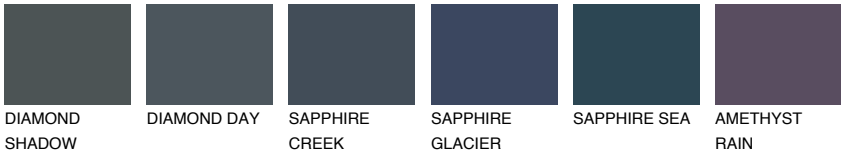

STROMBOLI5 ST5

☀️ 28%   **TSR 24%**

Matching colours

COLOURS

INTENSE

For more information on plasters and paints, go to www.ceresit.lv

*The presented colours refer to plasters and paints offered by Ceresit. Due to the use of digital techniques, the presented colours might not represent the original ones, thus they cannot be considered as a reliable colour presentation. We recommend checking the authentic colour samples.