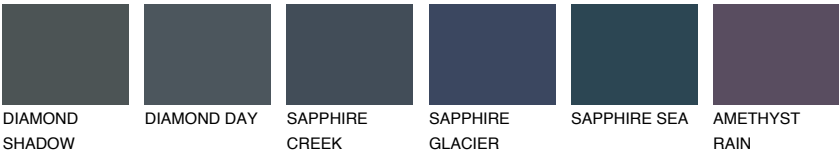

STROMBOLI5 ST5

☀️ 28% **TSR** 24%

Matching colours

COLOURS

INTENSE

For more information on plasters and paints, go to www.ceresit.lv

*The presented colours refer to plasters and paints offered by Ceresit. Due to the use of digital techniques, the presented colours might not represent the original ones, thus they cannot be considered as a reliable colour presentation. We recommend checking the authentic colour samples.