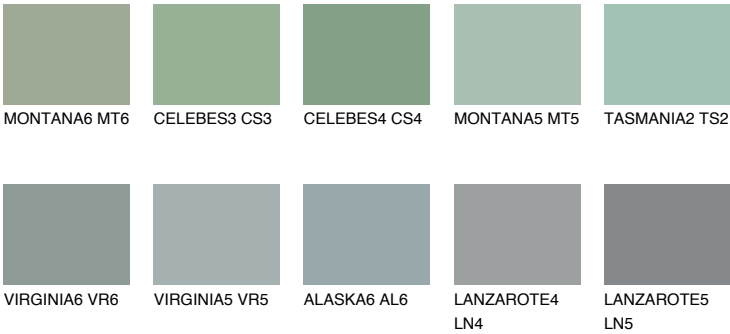

STROMBOLI5 ST5

☀️ 28% **TSR 24%**

Matching colours

COLOURS

INTENSE

For more information on plasters and paints, go to www.ceresit.lv

*The presented colours refer to plasters and paints offered by Ceresit. Due to the use of digital techniques, the presented colours might not represent the original ones, thus they cannot be considered as a reliable colour presentation. We recommend checking the authentic colour samples.