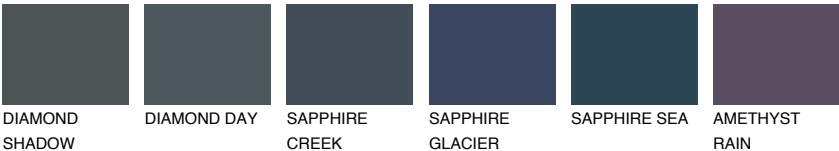

STROMBOLI5 ST5

☀️ 28% **TSR 24%**

Matching colours

COLOURS

INTENSE

For more information on plasters and paints, go to www.ceresit.lv

*The presented colours refer to plasters and paints offered by Ceresit. Due to the use of digital techniques, the presented colours might not represent the original ones, thus they cannot be considered as a reliable colour presentation. We recommend checking the authentic colour samples.