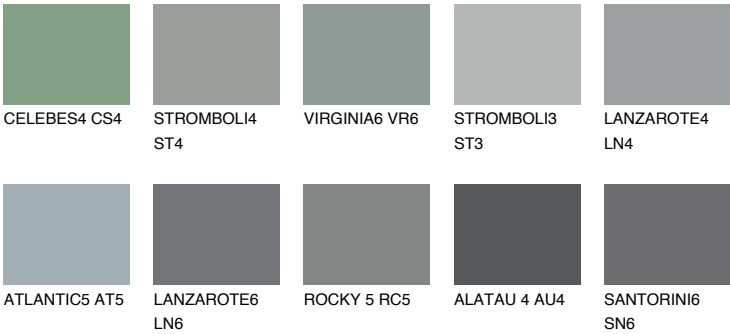

STROMBOLI6 ST6

☀ 22% **TSR** 19%

Matching colours

COLOURS

INTENSE

For more information on plasters and paints, go to www.ceresit.lv

*The presented colours refer to plasters and paints offered by Ceresit. Due to the use of digital techniques, the presented colours might not represent the original ones, thus they cannot be considered as a reliable colour presentation. We recommend checking the authentic colour samples.