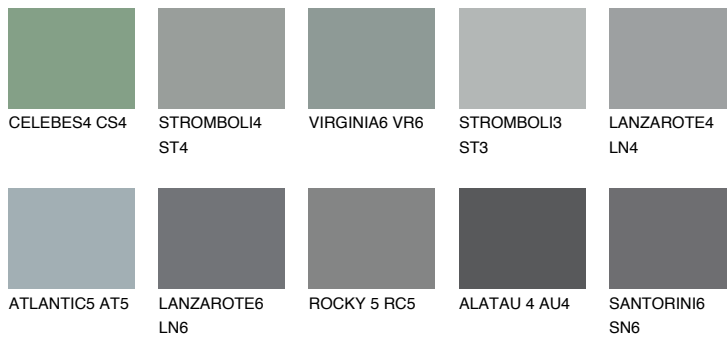

STROMBOLI6 ST6

☀ 22% **TSR** 19%

Matching colours

COLOURS

INTENSE

For more information on plasters and paints, go to www.ceresit.lv

*The presented colours refer to plasters and paints offered by Ceresit. Due to the use of digital techniques, the presented colours might not represent the original ones, thus they cannot be considered as a reliable colour presentation. We recommend checking the authentic colour samples.