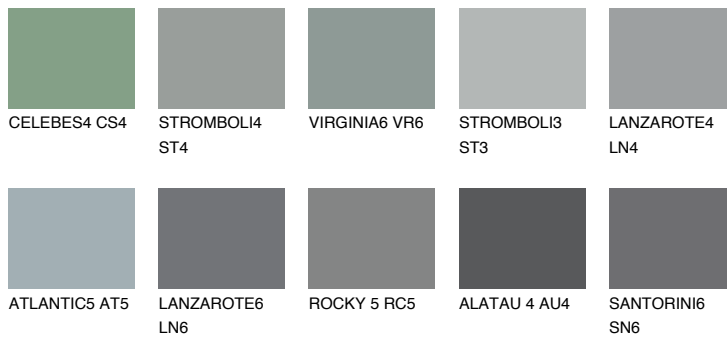

## STROMBOLI6 ST6

☀ 22%    **TSR** 19%

### Matching colours

#### COLOURS

#### INTENSE

For more information on plasters and paints, go to [www.ceresit.lv](http://www.ceresit.lv)

\*The presented colours refer to plasters and paints offered by Ceresit. Due to the use of digital techniques, the presented colours might not represent the original ones, thus they cannot be considered as a reliable colour presentation. We recommend checking the authentic colour samples.