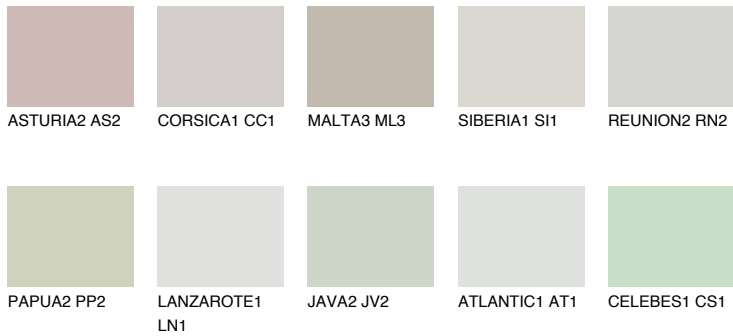

SANTORINI1 SN1

69% **TSR** 62%

Matching colours

COLOURS

INTENSE

For more information on plasters and paints, go to www.ceresit.lv

*The presented colours refer to plasters and paints offered by Ceresit. Due to the use of digital techniques, the presented colours might not represent the original ones, thus they cannot be considered as a reliable colour presentation. We recommend checking the authentic colour samples.