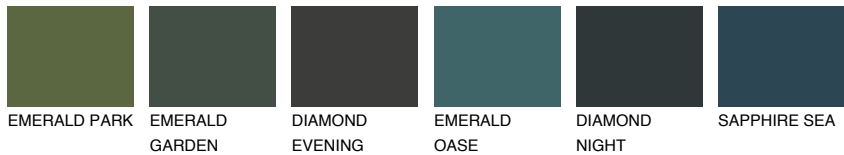

SANTORINI1 SN1

69% **TSR** 62%

Matching colours

COLOURS

INTENSE

For more information on plasters and paints, go to www.ceresit.lv

*The presented colours refer to plasters and paints offered by Ceresit. Due to the use of digital techniques, the presented colours might not represent the original ones, thus they cannot be considered as a reliable colour presentation. We recommend checking the authentic colour samples.