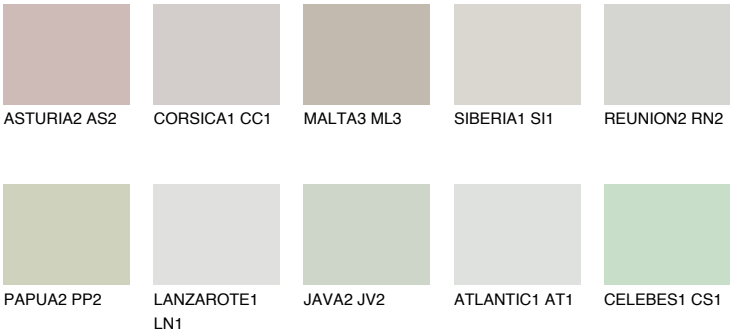

SANTORINI1 SN1

69% **TSR** 62%

Matching colours

COLOURS

INTENSE

For more information on plasters and paints, go to www.ceresit.lv

*The presented colours refer to plasters and paints offered by Ceresit. Due to the use of digital techniques, the presented colours might not represent the original ones, thus they cannot be considered as a reliable colour presentation. We recommend checking the authentic colour samples.