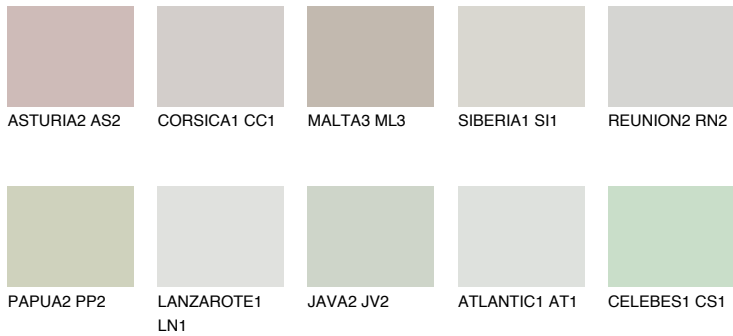

## SANTORINI1 SN1

69% **TSR** 62%

### Matching colours

#### COLOURS

#### INTENSE

For more information on plasters and paints, go to [www.ceresit.lv](http://www.ceresit.lv)

\*The presented colours refer to plasters and paints offered by Ceresit. Due to the use of digital techniques, the presented colours might not represent the original ones, thus they cannot be considered as a reliable colour presentation. We recommend checking the authentic colour samples.