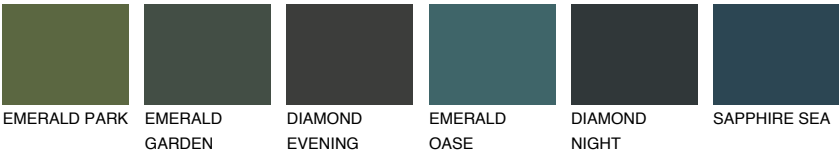

SANTORINI1 SN1

69% TSR 62%

Matching colours

COLOURS

INTENSE

For more information on plasters and paints, go to www.ceresit.lv

*The presented colours refer to plasters and paints offered by Ceresit. Due to the use of digital techniques, the presented colours might not represent the original ones, thus they cannot be considered as a reliable colour presentation. We recommend checking the authentic colour samples.