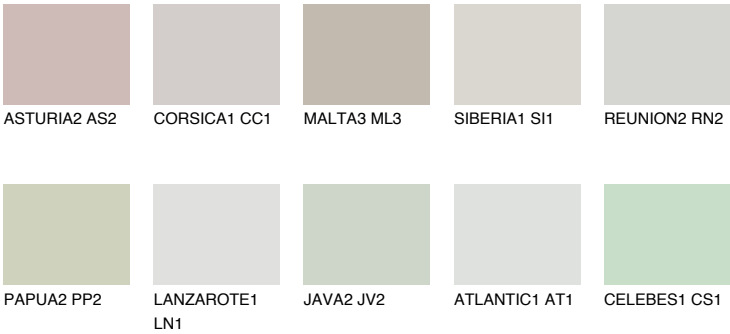

SANTORINI1 SN1

69% **TSR** 62%

Matching colours

COLOURS

INTENSE

For more information on plasters and paints, go to www.ceresit.lv

*The presented colours refer to plasters and paints offered by Ceresit. Due to the use of digital techniques, the presented colours might not represent the original ones, thus they cannot be considered as a reliable colour presentation. We recommend checking the authentic colour samples.