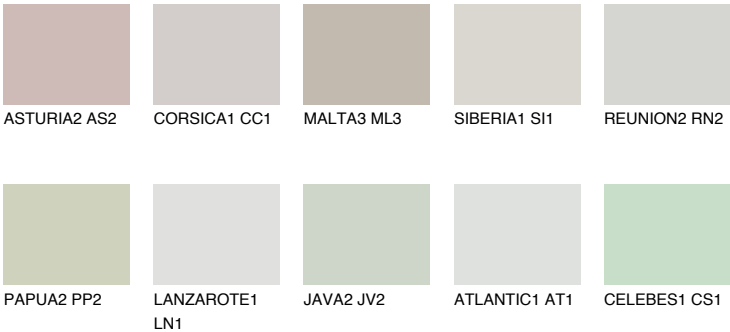

## SANTORINI1 SN1

69% TSR 62%

### Matching colours

#### COLOURS

#### INTENSE

For more information on plasters and paints, go to [www.ceresit.lv](http://www.ceresit.lv)

\*The presented colours refer to plasters and paints offered by Ceresit. Due to the use of digital techniques, the presented colours might not represent the original ones, thus they cannot be considered as a reliable colour presentation. We recommend checking the authentic colour samples.