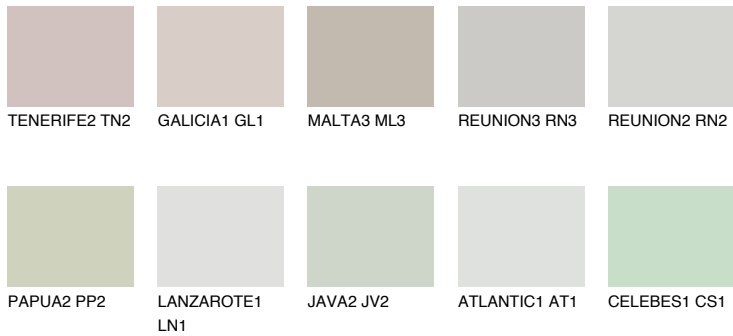

COLOUR DETAILS

SANTORINI2 SN2

53% TSR 49%

Matching colours

COLOURS

INTENSE

For more information on plasters and paints, go to www.ceresit.lv

*The presented colours refer to plasters and paints offered by Ceresit. Due to the use of digital techniques, the presented colours might not represent the original ones, thus they cannot be considered as a reliable colour presentation. We recommend checking the authentic colour samples.