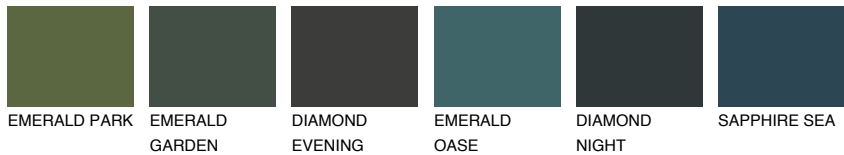

COLOUR DETAILS

SANTORINI2 SN2

53% TSR 49%

Matching colours

COLOURS

INTENSE

For more information on plasters and paints, go to www.ceresit.lv

*The presented colours refer to plasters and paints offered by Ceresit. Due to the use of digital techniques, the presented colours might not represent the original ones, thus they cannot be considered as a reliable colour presentation. We recommend checking the authentic colour samples.