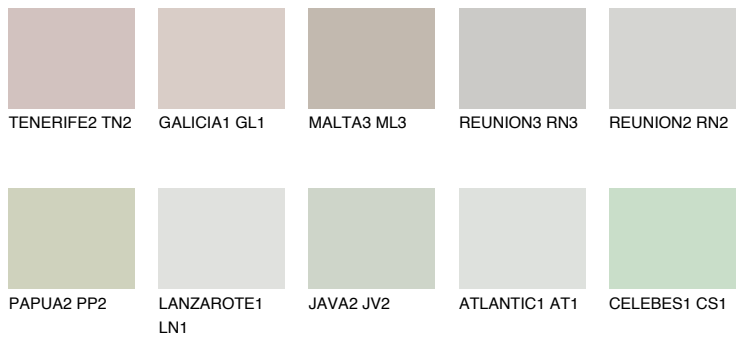

COLOUR DETAILS

SANTORINI2 SN2

53% TSR 49%

Matching colours

COLOURS

INTENSE

For more information on plasters and paints, go to www.ceresit.lv

*The presented colours refer to plasters and paints offered by Ceresit. Due to the use of digital techniques, the presented colours might not represent the original ones, thus they cannot be considered as a reliable colour presentation. We recommend checking the authentic colour samples.