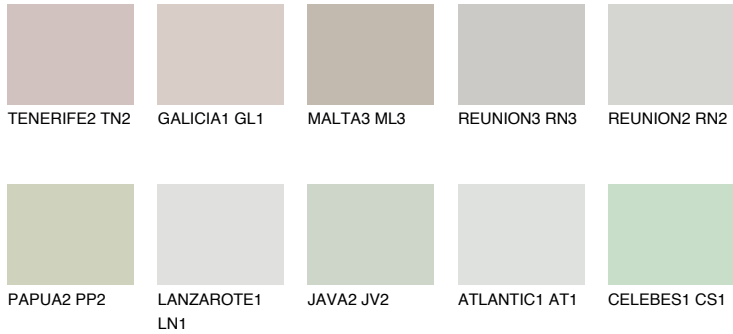

# COLOUR DETAILS

### Matching colours

#### COLOURS

#### INTENSE

For more information on plasters and paints, go to [www.ceresit.lv](http://www.ceresit.lv)

\*The presented colours refer to plasters and paints offered by Ceresit. Due to the use of digital techniques, the presented colours might not represent the original ones, thus they cannot be considered as a reliable colour presentation. We recommend checking the authentic colour samples.