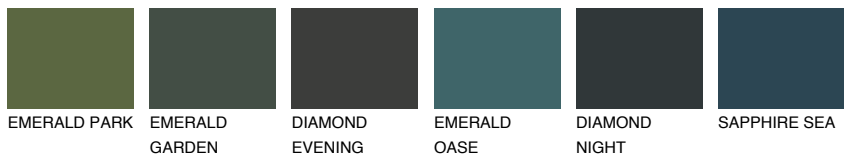

COLOUR DETAILS

SANTORINI2 SN2

53% TSR 49%

Matching colours

COLOURS

INTENSE

For more information on plasters and paints, go to www.ceresit.lv

*The presented colours refer to plasters and paints offered by Ceresit. Due to the use of digital techniques, the presented colours might not represent the original ones, thus they cannot be considered as a reliable colour presentation. We recommend checking the authentic colour samples.