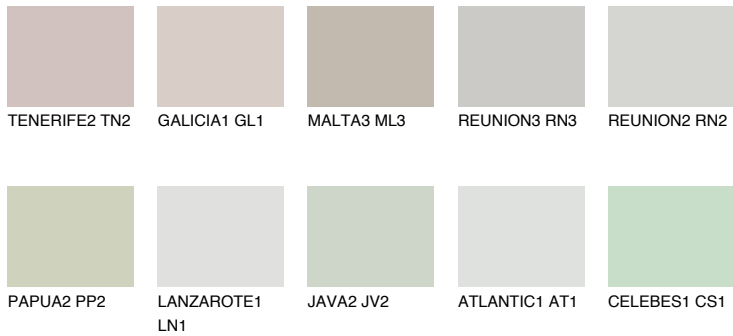

# COLOUR DETAILS

### Matching colours

#### COLOURS

#### INTENSE

For more information on plasters and paints, go to [www.ceresit.lv](http://www.ceresit.lv)

\*The presented colours refer to plasters and paints offered by Ceresit. Due to the use of digital techniques, the presented colours might not represent the original ones, thus they cannot be considered as a reliable colour presentation. We recommend checking the authentic colour samples.