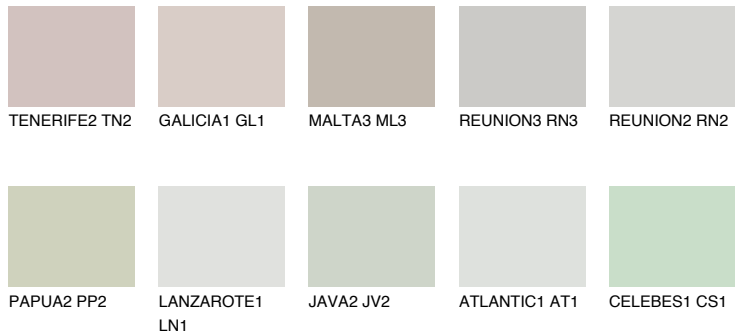

COLOUR DETAILS

SANTORINI2 SN2

53% TSR 49%

Matching colours

COLOURS

INTENSE

For more information on plasters and paints, go to www.ceresit.lv

*The presented colours refer to plasters and paints offered by Ceresit. Due to the use of digital techniques, the presented colours might not represent the original ones, thus they cannot be considered as a reliable colour presentation. We recommend checking the authentic colour samples.