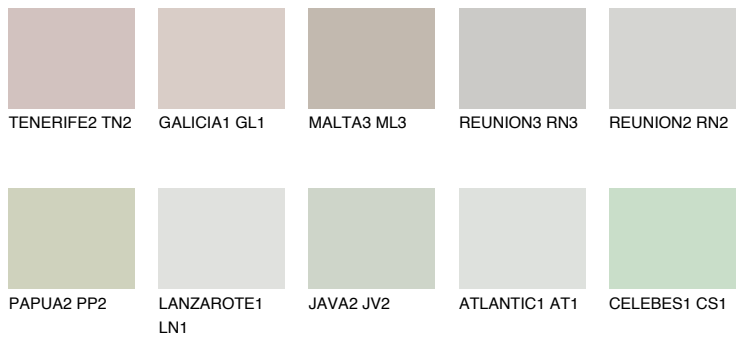

# COLOUR DETAILS

### Matching colours

#### COLOURS

#### INTENSE

For more information on plasters and paints, go to [www.ceresit.lv](http://www.ceresit.lv)

\*The presented colours refer to plasters and paints offered by Ceresit. Due to the use of digital techniques, the presented colours might not represent the original ones, thus they cannot be considered as a reliable colour presentation. We recommend checking the authentic colour samples.